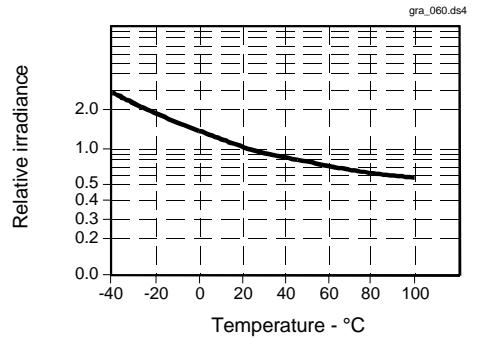

HLC2705

Encoder Detector

FUNCTIONAL BLOCK DIAGRAM

OUTPUT TIMING DIAGRAM

Fig. 1 Responsivity vs Angular Displacement

Fig. 2 Threshold Irradiance vs Temperature

All Performance Curves Show Typical Values