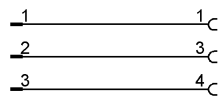

Wiring

Remarks	
Pack quantity	[piece] 1