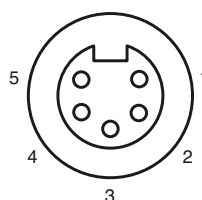

Electrical connection

1) ..... WH
2) ..... RD
3) ..... GN/YE
4) ..... OR
5) ..... BK

Release date: 2017-05-19 07:56 Date of issue: 2017-05-19 912595_eng.xml

Refer to "General Notes Relating to Pepperl+Fuchs Product Information".

Pepperl+Fuchs Group
www.pepperl-fuchs.com

USA: +1 330 486 0001
fa-info@us.pepperl-fuchs.com

Germany: +49 621 776 4411
fa-info@de.pepperl-fuchs.com

Singapore: +65 6779 9091
fa-info@sg.pepperl-fuchs.com