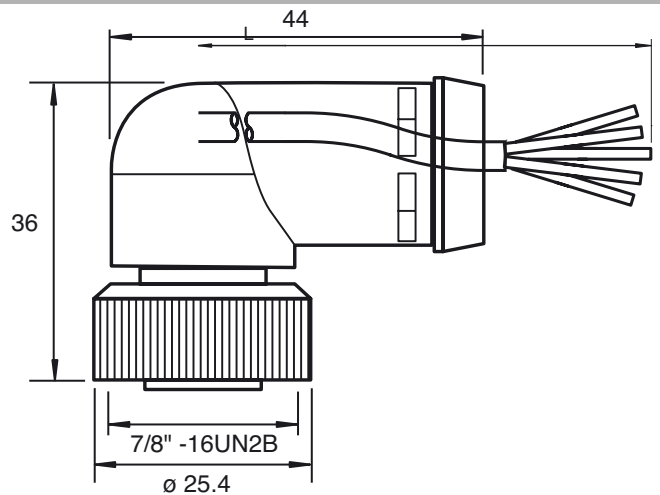

Model Number

V95-W-YE4M-STOOW

Female cordset, 7/8", 5-pin, STOOW cable

Features

- Thread 7/8 inch

Dimensions

Technical data

General specifications

Number of pins 5

Electrical specifications

Operating voltage U_B max. 600 V

Test voltage 1500 V

Operating current I_B 8 A

Volume resistance $< 5 \text{ m}\Omega$

Ambient conditions

Ambient temperature $-40 \dots 105 \text{ }^\circ\text{C}$ ($-40 \dots 221 \text{ }^\circ\text{F}$)

Mechanical specifications

Degree of protection IP67

Material

Contacts Cu alloy gold plated

Body PVC, yellow

Cable PVC

Slotted nut nickel-plated brass

Core insulation PVC

Cable fine-strand, flexible

Sheath diameter $\text{\O} 12.9 \text{ mm}$

Bending radius 10 x cable diameter

Color yellow

Cores 5 x 1.5 mm² (16 AWG)

Length L 4 m

Note STOOW UL Standard

Approvals and certificates