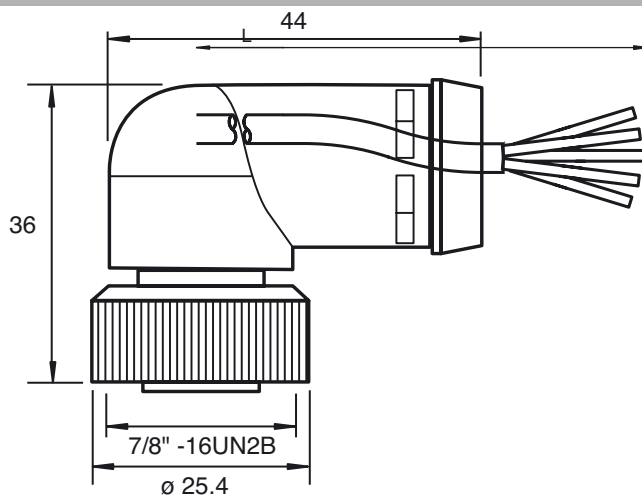

Model Number

V95-W-YE2M-STOOW

Female cordset, 7/8", 5-pin, STOOW cable

Features

- Thread 7/8 inch

Dimensions

Technical data

General specifications

Number of pins	5
----------------	---

Electrical specifications

Operating voltage	U_B	max. 600 V
Test voltage		1500 V
Operating current	I_B	8 A
Volume resistance		< 5 m Ω

Ambient conditions

Ambient temperature	-40 ... 105 °C (-40 ... 221 °F)
---------------------	---------------------------------

Mechanical specifications

Degree of protection	IP67
Material	
Contacts	Cu alloy gold plated
Body	PVC, yellow
Cable	PVC
Slotted nut	nickel-plated brass
Core insulation	PVC
Cable	fine-strand, flexible
Sheath diameter	\varnothing 12.9 mm
Bending radius	10 x cable diameter
Color	yellow
Cores	5 x 1.5 mm ² (16 AWG)
Length	L 2 m
Note	STOOW UL Standard