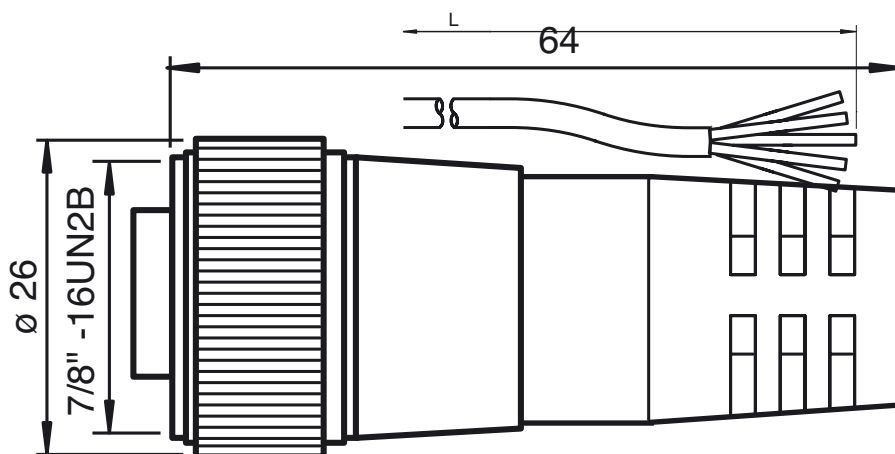

Model Number

V95-G-YE6M-STOOW

Female cordset, 7/8", 5-pin, STOOW cable

Features

- Thread 7/8 inch

Dimensions

Technical data

General specifications

Number of pins	5
----------------	---

Electrical specifications

Operating voltage	U_B	max. 600 V
Test voltage		1500 V
Operating current	I_B	8 A
Volume resistance		< 5 m Ω

Ambient conditions

Ambient temperature	-40 ... 105 °C (-40 ... 221 °F)
---------------------	---------------------------------

Mechanical specifications

Degree of protection	IP67
Material	
Contacts	Cu alloy gold plated
Body	PVC, yellow
Cable	PVC
Slotted nut	nickel-plated brass
Core insulation	PVC
Cable	fine-strand, flexible
Sheath diameter	Ø 12.9 mm
Bending radius	10 x cable diameter
Color	yellow
Cores	5 x 1.5 mm ² (16 AWG)
Length	L 6 m
Note	STOOW UL Standard