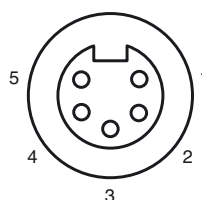

Electrical connection

1	.....	WH
2	.....	RD
3	.....	GN/YE
4	.....	OR
5	.....	BK