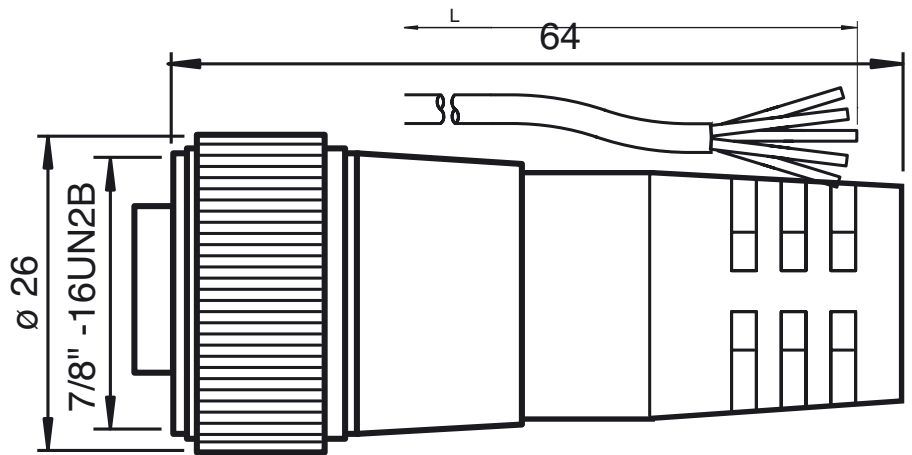

Model Number

V95-G-YE4M-STOOW

Female cordset, 7/8", 5-pin, STOOW cable

Features

- Thread 7/8 inch

Dimensions

Technical data

General specifications

Number of pins	5
----------------	---

Electrical specifications

Operating voltage	U_B	max. 600 V
Test voltage		1500 V
Operating current	I_B	8 A
Volume resistance		< 5 m Ω

Ambient conditions

Ambient temperature	-40 ... 105 °C (-40 ... 221 °F)
---------------------	---------------------------------

Mechanical specifications

Degree of protection	IP67
Material	
Contacts	Cu alloy gold plated
Body	PVC, yellow
Cable	PVC
Slotted nut	nickel-plated brass
Core insulation	PVC
Cable	fine-strand, flexible
Sheath diameter	Ø 12.9 mm
Bending radius	10 x cable diameter
Color	yellow
Cores	5 x 1.5 mm ² (16 AWG)
Length	L 4 m
Note	STOOW UL Standard