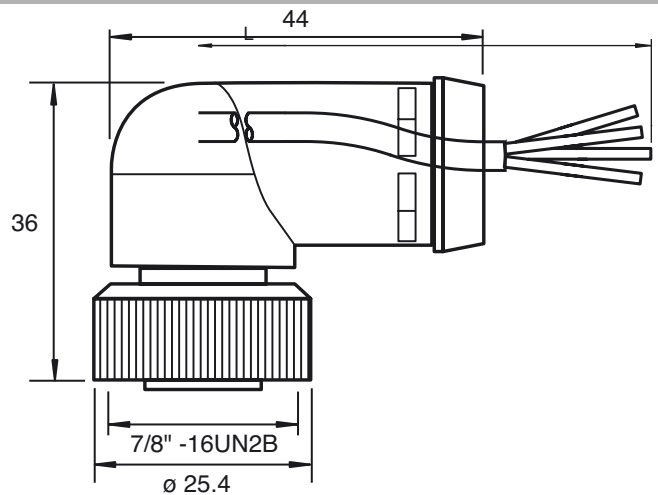

### Model Number

**V94-W-YE2M-STOOW**

Female cordset, 7/8", 4-pin, STOOW cable

### Dimensions

#### General specifications

Number of pins	4
----------------	---

#### Mechanical specifications

Degree of protection	IP67
Material	
Contacts	Cu alloy gold plated
Body	PVC, yellow
Cable	PVC
Slotted nut	nickel-plated brass
Core insulation	PVC
Cable	fine-strand, flexible
Sheath diameter	Ø 10.7 mm
Bending radius	10 x cable diameter
Color	yellow
Cores	4 x 1.5 mm <sup>2</sup> (16 AWG)
Length	L 2 m
Note	STOOW UL Standard