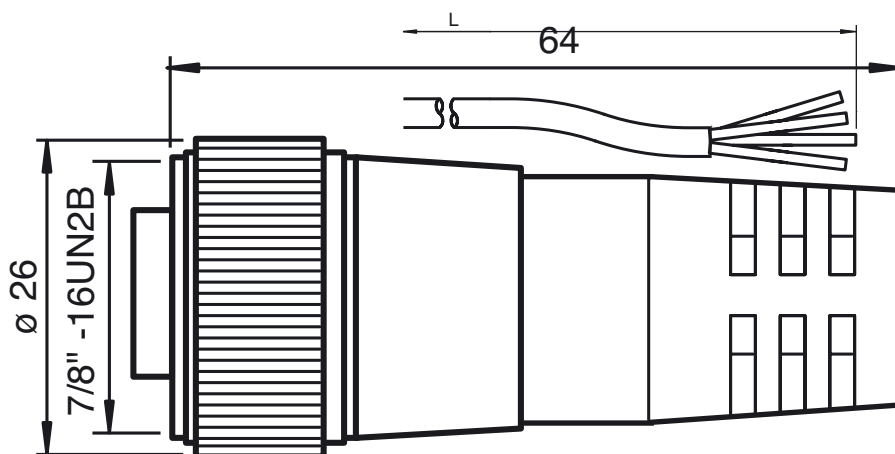

Model Number

V94-G-YE4M-STOOW

Female cordset, 7/8", 4-pin, STOOW cable

Features

- Thread 7/8 inch

Dimensions

Technical data

General specifications

Number of pins	4
----------------	---

Electrical specifications

Operating voltage	U_B	max. 600 V
Test voltage		1500 V
Operating current	I_B	10 A
Volume resistance		< 5 m Ω

Ambient conditions

Ambient temperature	-40 ... 105 °C (-40 ... 221 °F)
---------------------	---------------------------------

Mechanical specifications

Degree of protection	IP67
Material	
Contacts	Cu alloy gold plated
Body	PVC, yellow
Cable	PVC
Slotted nut	nickel-plated brass
Core insulation	PVC
Cable	fine-strand, flexible
Sheath diameter	Ø 10.7 mm
Bending radius	10 x cable diameter
Color	yellow
Cores	4 x 1.5 mm ² (16 AWG)
Length	L 4 m
Note	STOOW UL Standard