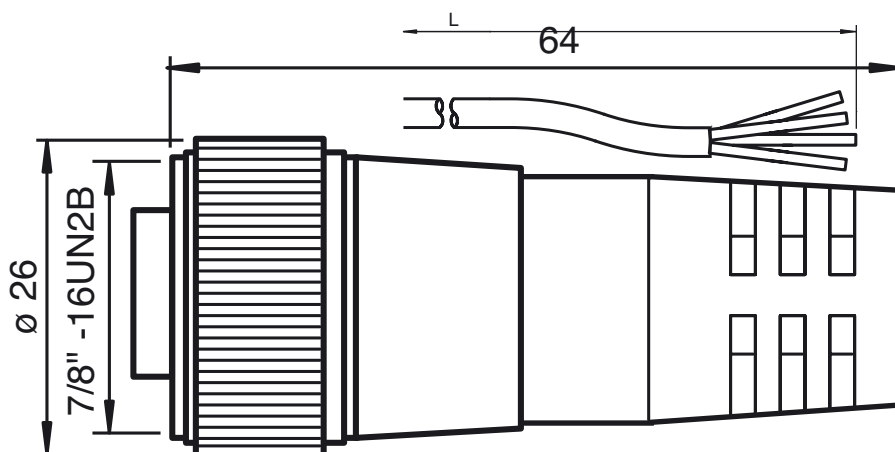

#### V94-G-YE2M-STOOW

Female cordset, 7/8", 4-pin, STOOW cable

### Features

- Thread 7/8 inch

### Dimensions

#### Mechanical specifications

Degree of protection	IP67
Material	
Contacts	Cu alloy gold plated
Body	PVC, yellow
Cable	PVC
Slotted nut	nickel-plated brass
Core insulation	PVC
Cable	fine-strand, flexible
Sheath diameter	Ø 10.7 mm
Bending radius	10 x cable diameter
Color	yellow
Cores	4 x 1.5 mm <sup>2</sup> (16 AWG)
Length	L 2 m
Note	STOOW UL Standard