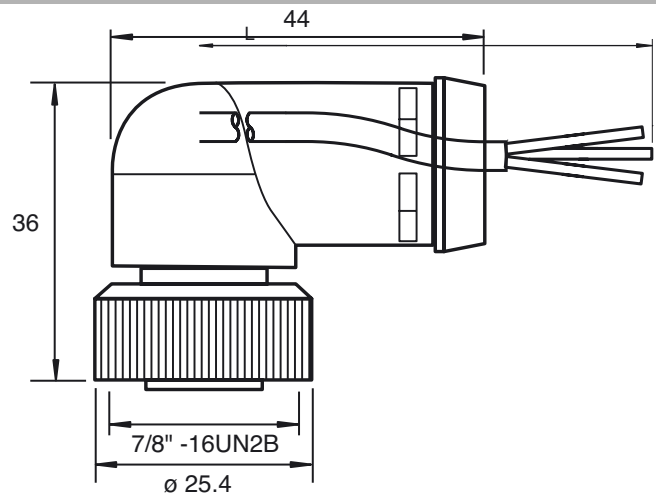

Model Number

V93-W-YE4M-STOOW

Female cordset, 7/8", 3-pin, STOOW cable

Dimensions

Technical data

General specifications

Number of pins	3
----------------	---

Electrical specifications

Mechanical specifications

Degree of protection	IP67
Material	
Contacts	Cu alloy gold plated
Body	PVC, yellow
Cable	PVC
Slotted nut	nickel-plated brass
Core insulation	PVC
Cable	fine-strand, flexible
Sheath diameter	\varnothing 9.9 mm
Bending radius	10 x cable diameter
Color	yellow
Cores	3 x 1.5 mm ² (16 AWG)
Length	L 4 m
Note	STOOW UL Standard