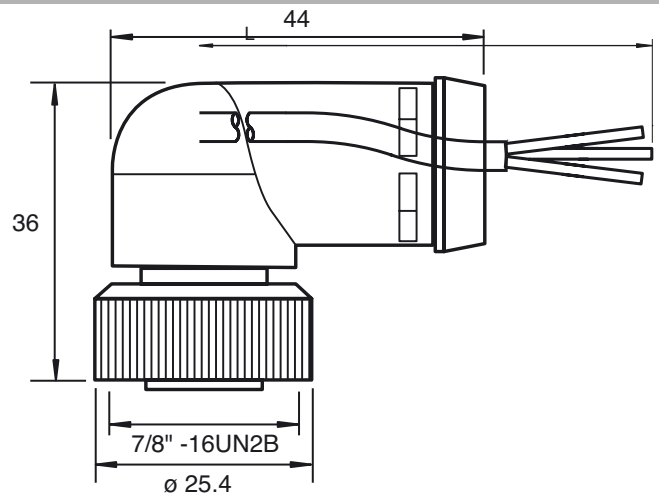

### Model Number

**V93-W-YE2M-STOOW**

Female cordset, 7/8", 3-pin, STOOW cable

### Dimensions

#### General specifications

Number of pins	3
----------------	---

#### Mechanical specifications

Degree of protection	IP67
Material	
Contacts	Cu alloy gold plated
Body	PVC, yellow
Cable	PVC
Slotted nut	nickel-plated brass
Core insulation	PVC
Cable	fine-strand, flexible
Sheath diameter	$\varnothing$ 9.9 mm
Bending radius	10 x cable diameter
Color	yellow
Cores	3 x 1.5 mm <sup>2</sup> (16 AWG)
Length	L 2 m
Note	STOOW UL Standard