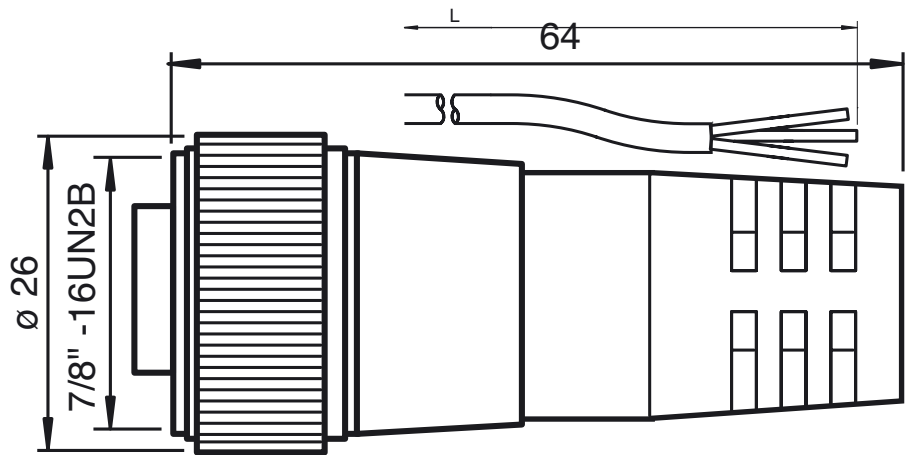

Model Number

V93-G-YE2M-STOOW

Female cordset, 7/8", 3-pin, STOOW cable

Features

- Thread 7/8 inch

Dimensions

Technical data

General specifications

Number of pins	3
----------------	---

Electrical specifications

Operating voltage	U_B	max. 600 V
Test voltage		1500 V
Operating current	I_B	13 A
Volume resistance		< 5 m Ω

Ambient conditions

Ambient temperature	-40 ... 105 °C (-40 ... 221 °F)
---------------------	---------------------------------

Mechanical specifications

Degree of protection	IP67
Material	
Contacts	Cu alloy gold plated
Body	PVC, yellow
Cable	PVC
Slotted nut	nickel-plated brass
Core insulation	PVC
Cable	fine-strand, flexible
Sheath diameter	Ø 9.9 mm
Bending radius	10 x cable diameter
Color	yellow
Cores	3 x 1.5 mm ² (16 AWG)
Length	L 2 m
Note	STOOW UL Standard