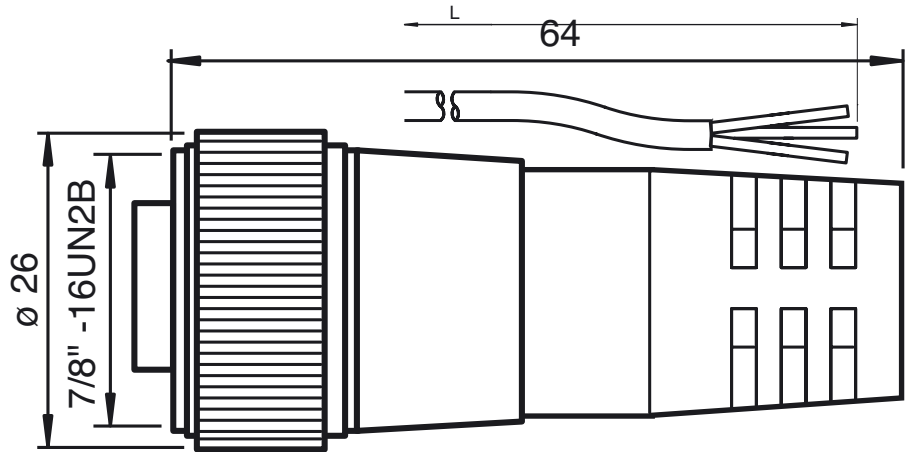

Model Number

V93-G-YE10M-STOOW

Female cordset, 7/8", 3-pin, STOOW cable

Features

- Thread 7/8 inch

Dimensions

Technical data

General specifications

Number of pins 3

Electrical specifications

Operating voltage U_B max. 600 V
 Test voltage 1500 V
 Operating current I_B 13 A
 Volume resistance < 5 m Ω

Ambient conditions

Ambient temperature -40 ... 105 °C (-40 ... 221 °F)

Mechanical specifications

Degree of protection IP67
 Material
 Contacts Cu alloy gold plated
 Body PVC, yellow
 Cable PVC
 Slotted nut nickel-plated brass
 Core insulation PVC
 Cable fine-strand, flexible
 Sheath diameter Ø 9.9 mm
 Bending radius 10 x cable diameter
 Color yellow
 Cores 3 x 1.5 mm² (16 AWG)
 Length L 10 m
 Note STOOW UL Standard