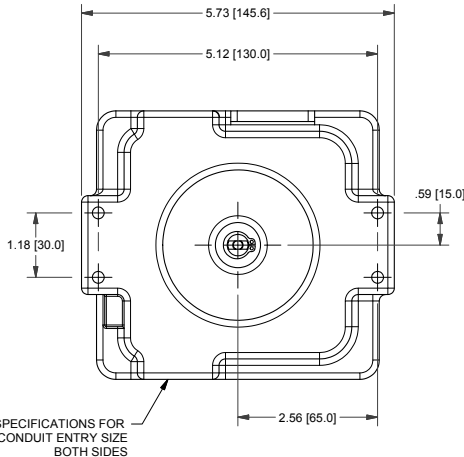

TXP-T2GGNPM

Switchbox TXP and TXS

Enclosure	Tropicalized Aluminum
Bus/Sensor	(2) Mech DPDT
Area Classification	General Purpose
Visual Display	Standard 90° Green OPEN, Red CLOSED
Shaft	NAMUR
Conduit Entries	(2) 1/2" NPT
O-Rings	Silicone
Pilot	No pilot option
Spool Valve	No spool valve option
Valve Cv	No valve Cv option
Manual Override	No manual override option
Regional Certification	No regional cert option
N Switch	No N Switch

0°C ≤ Ta ≤ 60°C; Type 4X
 IP66/67
 General Purpose
 SWITCH: DPDT 8A, 250VAC

TopWorx
 3300 Fern Valley Road
 Louisville, KY 40213 USA
 www.topworx.com

Model #:
 Serial #:

Electrol
www.electrosupply.com
sales@electrosupply.com
 1-800-663-6576