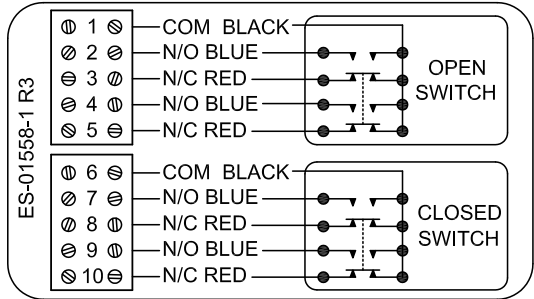

TXP-T2GGNPM

Switchbox TXP and TXS

Enclosure	Tropicalized Aluminum
Bus/Sensor	(2) Mech DPDT
Area Classification	General Purpose
Visual Display	Standard 90° Green OPEN, Red CLOSED
Shaft	NAMUR
Conduit Entries	(2) 1/2" NPT
O-Rings	Silicone
Pilot	No pilot option
Spool Valve	No spool valve option
Valve Cv	No valve Cv option
Manual Override	No manual override option
Regional Certification	No regional cert option
N Switch	No N Switch

0°C ≤ Ta ≤ 60°C; Type 4X
 IP66/67
 General Purpose
 SWITCH: DPDT 8A, 250VAC

TopWorx
 3300 Fern Valley Road
 Louisville, KY 40213 USA
 www.topworx.com

Model #:
 Serial #:

Electrol
www.electrosupply.com
sales@electrosupply.com
 1-800-663-6576