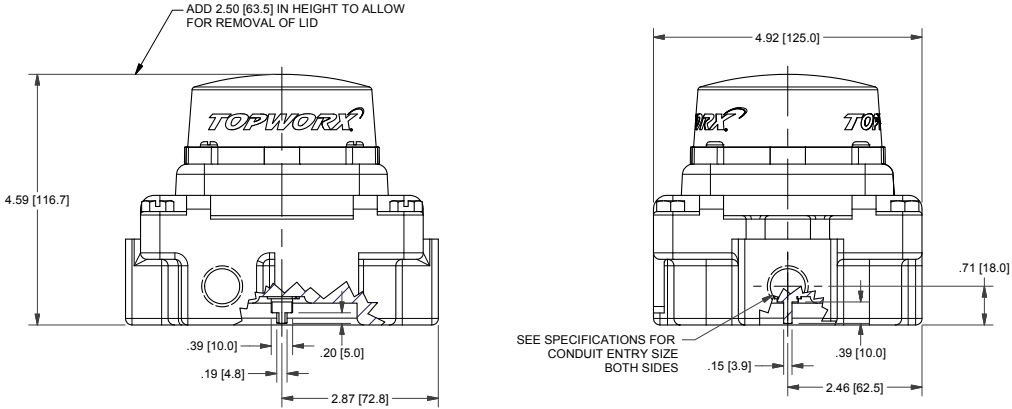

TXP-T2GGNPM

Switchbox TXP and TXS

Enclosure	Tropicalized Aluminum
Bus/Sensor	(2) Mech DPDT
Area Classification	General Purpose
Visual Display	Standard 90° Green OPEN, Red CLOSED
Shaft	NAMUR
Conduit Entries	(2) 1/2" NPT
O-Rings	Silicone
Pilot	No pilot option
Spool Valve	No spool valve option
Valve Cv	No valve Cv option
Manual Override	No manual override option
Regional Certification	No regional cert option
N Switch	No N Switch

0°C ≤ Ta ≤ 60°C; Type 4X
 IP66/67
 General Purpose
 SWITCH: DPDT 8A, 250VAC

TopWorx
 3300 Fern Valley Road
 Louisville, KY 40213 USA
 www.topworx.com

Model #:
 Serial #:

Electrol
www.electrosupply.com
sales@electrosupply.com
 1-800-663-6576