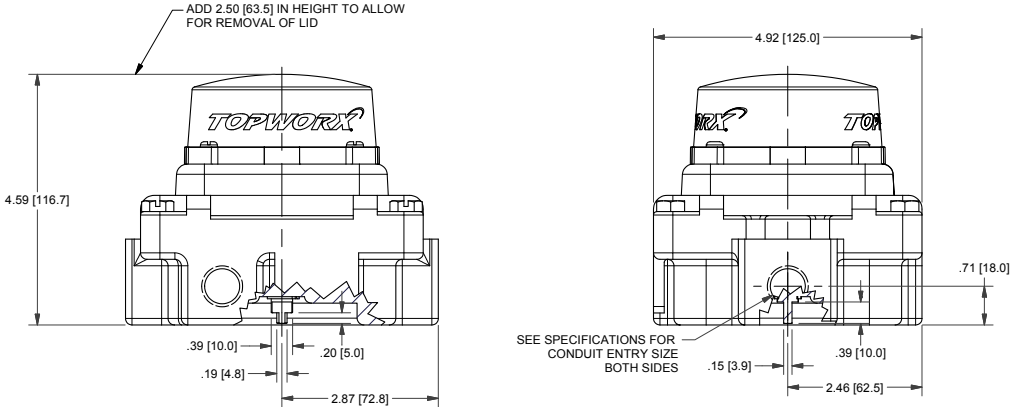

TXP-T2GBNPM

Switchbox TXP and TXS

Enclosure	Tropicalized Aluminum
Bus/Sensor	(2) Mech DPDT
Area Classification	General Purpose
Visual Display	90° Black OPEN, Yellow CLOSED
Shaft	NAMUR
Conduit Entries	(2) 1/2" NPT
O-Rings	Silicone
Pilot	No pilot option
Spool Valve	No spool valve option
Valve Cv	No valve Cv option
Manual Override	No manual override option
Regional Certification	No regional cert option
N Switch	No N Switch

0°C ≤ Ta ≤ 60°C; Type 4X
 IP66/67
 General Purpose
 SWITCH: DPDT 8A, 250VAC

TopWorx
 3300 Fern Valley Road
 Louisville, KY 40213 USA
 www.topworx.com

Model #:
 Serial #:

Electrol
www.electrosupply.com
sales@electrosupply.com
 1-800-663-6576