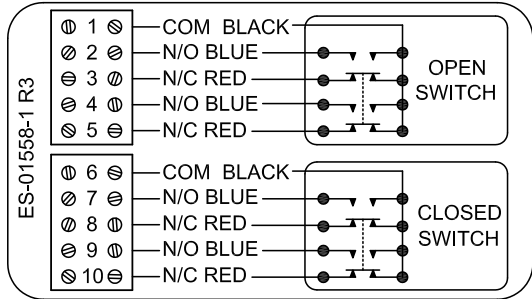

TXP-T2GBNPM

Switchbox TXP and TXS

Enclosure	Tropicalized Aluminum
Bus/Sensor	(2) Mech DPDT
Area Classification	General Purpose
Visual Display	90° Black OPEN, Yellow CLOSED
Shaft	NAMUR
Conduit Entries	(2) 1/2" NPT
O-Rings	Silicone
Pilot	No pilot option
Spool Valve	No spool valve option
Valve Cv	No valve Cv option
Manual Override	No manual override option
Regional Certification	No regional cert option
N Switch	No N Switch

0°C ≤ Ta ≤ 60°C; Type 4X
 IP66/67
 General Purpose
 SWITCH: DPDT 8A, 250VAC

TopWorx
 3300 Fern Valley Road
 Louisville, KY 40213 USA
 www.topworx.com

Model #:
 Serial #:

Electrol
www.electrosupply.com
sales@electrosupply.com
 1-800-663-6576