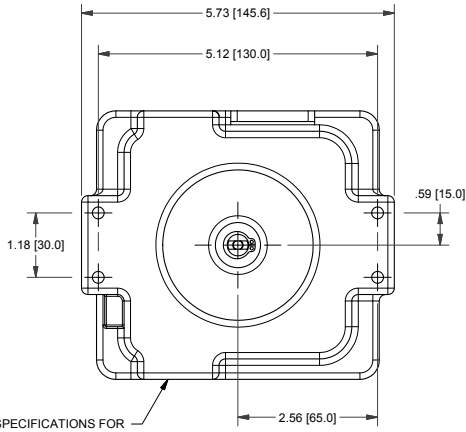

TXP-T2GBNPM

Switchbox TXP and TXS

Enclosure	Tropicalized Aluminum
Bus/Sensor	(2) Mech DPDT
Area Classification	General Purpose
Visual Display	90° Black OPEN, Yellow CLOSED
Shaft	NAMUR
Conduit Entries	(2) 1/2" NPT
O-Rings	Silicone
Pilot	No pilot option
Spool Valve	No spool valve option
Valve Cv	No valve Cv option
Manual Override	No manual override option
Regional Certification	No regional cert option
N Switch	No N Switch

0°C ≤ Ta ≤ 60°C; Type 4X
 IP66/67
 General Purpose
 SWITCH: DPDT 8A, 250VAC

TopWorx
 3300 Fern Valley Road
 Louisville, KY 40213 USA
 www.topworx.com

Model #:
 Serial #:

Electrol
www.electrosupply.com
sales@electrosupply.com
 1-800-663-6576