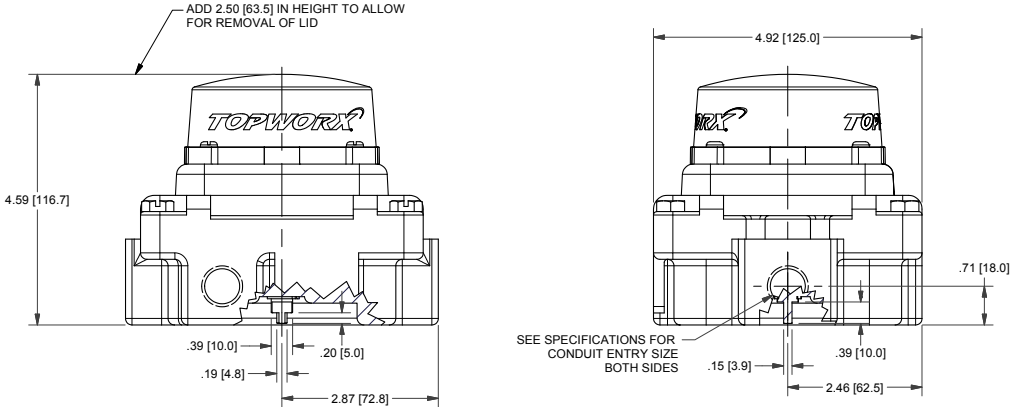

TXP-R2GGNPM

Switchbox TXP and TXS

Enclosure	Tropicalized Aluminum
Bus/Sensor	(2) SPDT 200mA max
Area Classification	General Purpose
Visual Display	Standard 90° Green OPEN, Red CLOSED
Shaft	NAMUR
Conduit Entries	(2) 1/2" NPT
O-Rings	Silicone
Pilot	No pilot option
Spool Valve	No spool valve option
Valve Cv	No valve Cv option
Manual Override	No manual override option
Regional Certification	No regional cert option
N Switch	No N Switch

0°C ≤ Ta ≤ 60°C; Type 4X
 IP66/67
 General Purpose
 SWITCH: 30VDC/200mA

TopWorx
 3300 Fern Valley Road
 Louisville, KY 40213 USA
 www.topworx.com

Model #:
 Serial #:

Electrol
www.electrosupply.com
sales@electrosupply.com
 1-800-663-6576