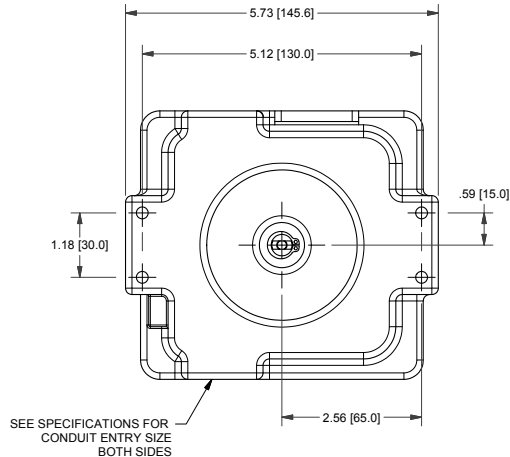

TXP-R2GGNPM

Switchbox TXP and TXS

Enclosure	Tropicalized Aluminum
Bus/Sensor	(2) SPDT 200mA max
Area Classification	General Purpose
Visual Display	Standard 90° Green OPEN, Red CLOSED
Shaft	NAMUR
Conduit Entries	(2) 1/2" NPT
O-Rings	Silicone
Pilot	No pilot option
Spool Valve	No spool valve option
Valve Cv	No valve Cv option
Manual Override	No manual override option
Regional Certification	No regional cert option
N Switch	No N Switch

0°C ≤ Ta ≤ 60°C; Type 4X
 IP66/67
 General Purpose
 SWITCH: 30VDC/200mA

TopWorx
 3300 Fern Valley Road
 Louisville, KY 40213 USA
 www.topworx.com

Model #:
 Serial #:

Electrol
www.electrosupply.com
sales@electrosupply.com
 1-800-663-6576