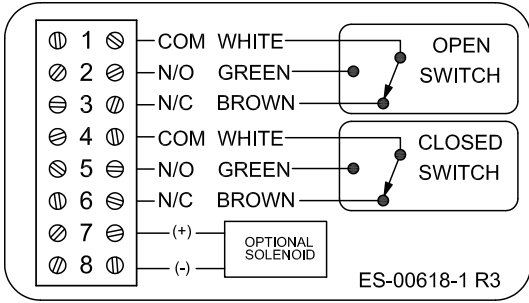

TXP-R2GGNPM

Switchbox TXP and TXS

Enclosure	Tropicalized Aluminum
Bus/Sensor	(2) SPDT 200mA max
Area Classification	General Purpose
Visual Display	Standard 90° Green OPEN, Red CLOSED
Shaft	NAMUR
Conduit Entries	(2) 1/2" NPT
O-Rings	Silicone
Pilot	No pilot option
Spool Valve	No spool valve option
Valve Cv	No valve Cv option
Manual Override	No manual override option
Regional Certification	No regional cert option
N Switch	No N Switch

0°C ≤ Ta ≤ 60°C; Type 4X
 IP66/67
 General Purpose
 SWITCH: 30VDC/200mA

TopWorx
 3300 Fern Valley Road
 Louisville, KY 40213 USA
 www.topworx.com

Model #:
 Serial #:

Electrol
www.electrosupply.com
sales@electrosupply.com
 1-800-663-6576