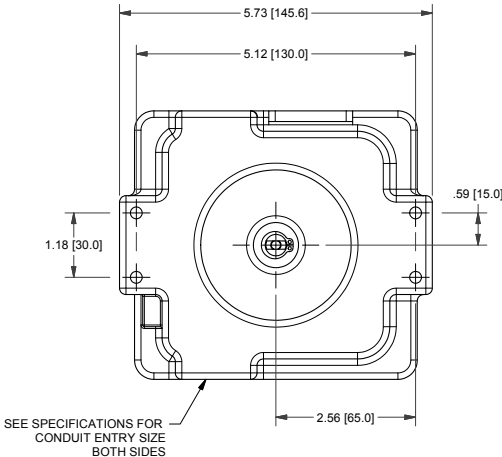

TXP-P21BNPM0000B

Switchbox TXP and TXS

Enclosure	Tropicalized Aluminum
Bus/Sensor	(2) SPDT 3A max
Area Classification	Explosion Proof
Visual Display	90° Black OPEN, Yellow CLOSED
Shaft	NAMUR
Conduit Entries	(2) 1/2" NPT
O-Rings	Silicone
Pilot	No pilot option
Spool Valve	No spool valve option
Valve Cv	No valve Cv option
Manual Override	No manual override option
Regional Certification	InMetro
N Switch	No N Switch

Ex d IIC T4 Gb; -60°C ≤ Ta ≤ 80°C  
 Ex tb IIIC T135°C Db; -60°C ≤ Ta ≤ 80°C; IP66/67  
 NCC 15.0272X  
 SWITCH: 33.3VDC, 3A MAX

TopWorx  
 3300 Fern Valley Road  
 Louisville, KY 40213 USA  
 www.topworx.com