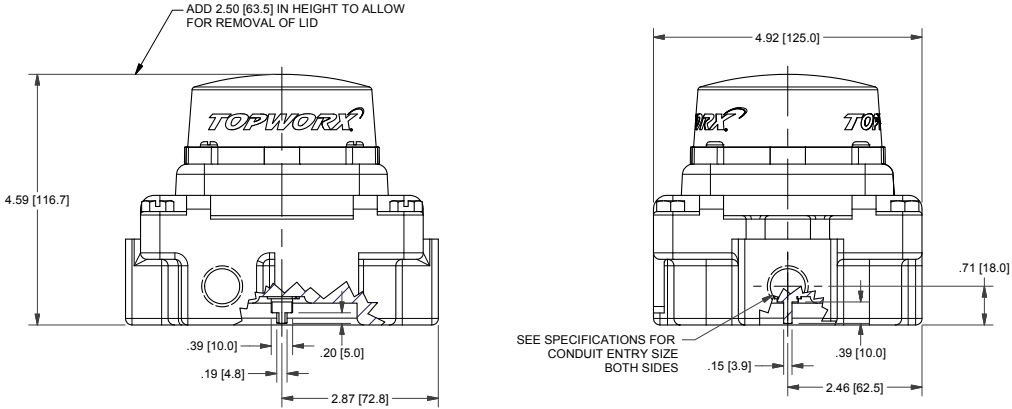

TXP-P21BNPM0000B

Switchbox TXP and TXS

Enclosure	Tropicalized Aluminum
Bus/Sensor	(2) SPDT 3A max
Area Classification	Explosion Proof
Visual Display	90° Black OPEN, Yellow CLOSED
Shaft	NAMUR
Conduit Entries	(2) 1/2" NPT
O-Rings	Silicone
Pilot	No pilot option
Spool Valve	No spool valve option
Valve Cv	No valve Cv option
Manual Override	No manual override option
Regional Certification	InMetro
N Switch	No N Switch

Ex d IIC T4 Gb; -60°C ≤ Ta ≤ 80°C  
 Ex tb IIIC T135°C Db; -60°C ≤ Ta ≤ 80°C; IP66/67  
 NCC 15.0272X  
 SWITCH: 33.3VDC, 3A MAX

TopWorx  
 3300 Fern Valley Road  
 Louisville, KY 40213 USA  
 www.topworx.com