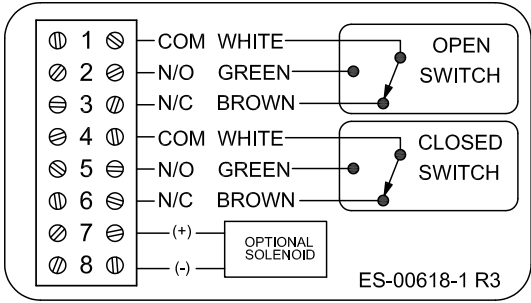

TXP-P21BNPM0000B

Switchbox TXP and TXS

Enclosure	Tropicalized Aluminum
Bus/Sensor	(2) SPDT 3A max
Area Classification	Explosion Proof
Visual Display	90° Black OPEN, Yellow CLOSED
Shaft	NAMUR
Conduit Entries	(2) 1/2" NPT
O-Rings	Silicone
Pilot	No pilot option
Spool Valve	No spool valve option
Valve Cv	No valve Cv option
Manual Override	No manual override option
Regional Certification	InMetro
N Switch	No N Switch

Ex d IIC T4 Gb; -60°C ≤ Ta ≤ 80°C  
 Ex tb IIIC T135°C Db; -60°C ≤ Ta ≤ 80°C; IP66/67  
 NCC 15.0272X  
 SWITCH: 33.3VDC, 3A MAX

TopWorx  
 3300 Fern Valley Road  
 Louisville, KY 40213 USA  
 www.topworx.com