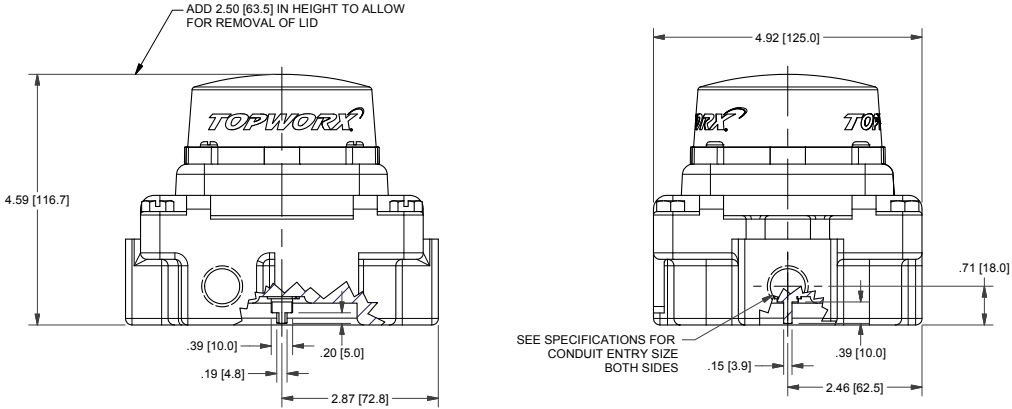

TXP-P21BN4M0000B

Switchbox TXP and TXS

Enclosure	Tropicalized Aluminum
Bus/Sensor	(2) SPDT 3A max
Area Classification	Explosion Proof
Visual Display	90° Black OPEN, Yellow CLOSED
Shaft	NAMUR
Conduit Entries	(2) 3/4" NPT (2) 1/2" NPT
O-Rings	Silicone
Pilot	No pilot option
Spool Valve	No spool valve option
Valve Cv	No valve Cv option
Manual Override	No manual override option
Regional Certification	InMetro
N Switch	No N Switch

Ex d IIC T4 Gb; -60°C ≤ Ta ≤ 80°C
 Ex tb IIIC T135°C Db; -60°C ≤ Ta ≤ 80°C; IP66/67
 NCC 15.0272X
 SWITCH: 33.3VDC, 3A MAX

TopWorx
 3300 Fern Valley Road
 Louisville, KY 40213 USA
 www.topworx.com

Model #:
 Serial #: