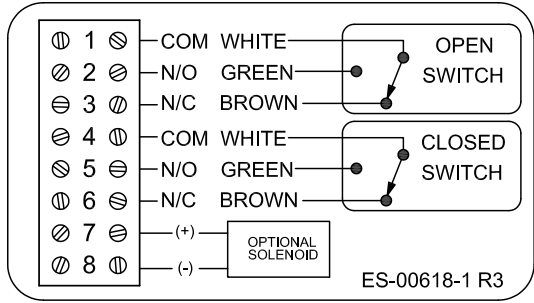

TXP-P21BN4M0000B

Switchbox TXP and TXS

Enclosure	Tropicalized Aluminum
Bus/Sensor	(2) SPDT 3A max
Area Classification	Explosion Proof
Visual Display	90° Black OPEN, Yellow CLOSED
Shaft	NAMUR
Conduit Entries	(2) 3/4" NPT (2) 1/2" NPT
O-Rings	Silicone
Pilot	No pilot option
Spool Valve	No spool valve option
Valve Cv	No valve Cv option
Manual Override	No manual override option
Regional Certification	InMetro
N Switch	No N Switch

Ex d IIC T4 Gb; -60°C ≤ Ta ≤ 80°C
 Ex tb IIIC T135°C Db; -60°C ≤ Ta ≤ 80°C; IP66/67
 NCC 15.0272X
 SWITCH: 33.3VDC, 3A MAX

TopWorx
 3300 Fern Valley Road
 Louisville, KY 40213 USA
 www.topworx.com

Model #:
 Serial #: