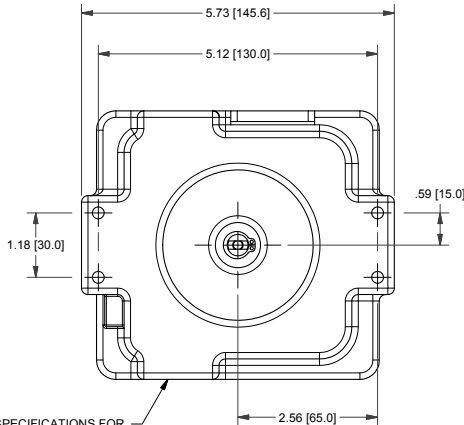

TXP-P21BN4M0000B

Switchbox TXP and TXS

Enclosure	Tropicalized Aluminum
Bus/Sensor	(2) SPDT 3A max
Area Classification	Explosion Proof
Visual Display	90° Black OPEN, Yellow CLOSED
Shaft	NAMUR
Conduit Entries	(2) 3/4" NPT (2) 1/2" NPT
O-Rings	Silicone
Pilot	No pilot option
Spool Valve	No spool valve option
Valve Cv	No valve Cv option
Manual Override	No manual override option
Regional Certification	InMetro
N Switch	No N Switch

Ex d IIC T4 Gb; -60°C ≤ Ta ≤ 80°C
 Ex tb IIIC T135°C Db; -60°C ≤ Ta ≤ 80°C; IP66/67
 NCC 15.0272X
 SWITCH: 33.3VDC, 3A MAX

TopWorx
 3300 Fern Valley Road
 Louisville, KY 40213 USA
 www.topworx.com

Model #:
 Serial #: