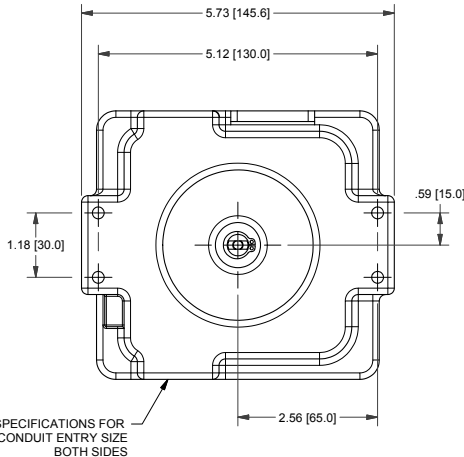

TXP-M4WBNPM

Switchbox TXP and TXS

Enclosure	Tropicalized Aluminum
Bus/Sensor	(4) Mech SPDT
Area Classification	No approvals
Visual Display	90° Black OPEN, Yellow CLOSED
Shaft	NAMUR
Conduit Entries	(2) 1/2" NPT
O-Rings	Silicone
Pilot	No pilot option
Spool Valve	No spool valve option
Valve Cv	No valve Cv option
Manual Override	No manual override option
Regional Certification	No regional cert option
N Switch	No N Switch

Type 4X  
IP66/68

TopWorx  
3300 Fern Valley Road  
Louisville, KY 40213 USA  
www.topworx.com

**TOPWORX**

Model #:  
Serial #:

**Electrol**  
www.electrosupply.com  
sales@electrosupply.com  
1-800-663-6576