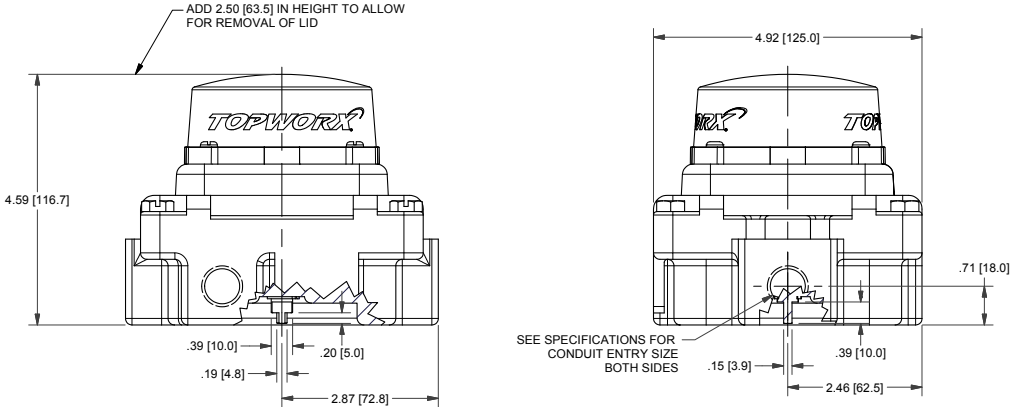

TXP-M4WBNPM

Switchbox TXP and TXS

Enclosure	Tropicalized Aluminum
Bus/Sensor	(4) Mech SPDT
Area Classification	No approvals
Visual Display	90° Black OPEN, Yellow CLOSED
Shaft	NAMUR
Conduit Entries	(2) 1/2" NPT
O-Rings	Silicone
Pilot	No pilot option
Spool Valve	No spool valve option
Valve Cv	No valve Cv option
Manual Override	No manual override option
Regional Certification	No regional cert option
N Switch	No N Switch

Type 4X  
IP66/68

TopWorx  
3300 Fern Valley Road  
Louisville, KY 40213 USA  
www.topworx.com

**TOPWORX**

Model #:  
Serial #:

**Electrol**  
www.electrosupply.com  
sales@electrosupply.com  
1-800-663-6576