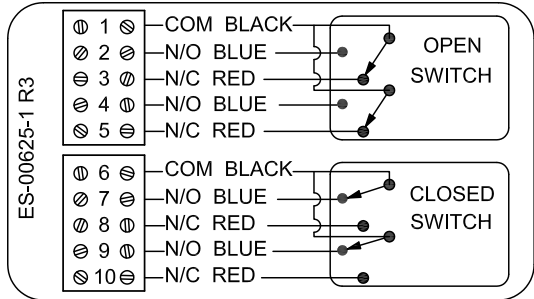

TXP-M4WBNPM

Switchbox TXP and TXS

Enclosure	Tropicalized Aluminum
Bus/Sensor	(4) Mech SPDT
Area Classification	No approvals
Visual Display	90° Black OPEN, Yellow CLOSED
Shaft	NAMUR
Conduit Entries	(2) 1/2" NPT
O-Rings	Silicone
Pilot	No pilot option
Spool Valve	No spool valve option
Valve Cv	No valve Cv option
Manual Override	No manual override option
Regional Certification	No regional cert option
N Switch	No N Switch

Type 4X  
IP66/68

TopWorx  
3300 Fern Valley Road  
Louisville, KY 40213 USA  
www.topworx.com

**TOPWORX**

Model #:  
Serial #:

**Electrol**  
www.electrosupply.com  
sales@electrosupply.com  
1-800-663-6576