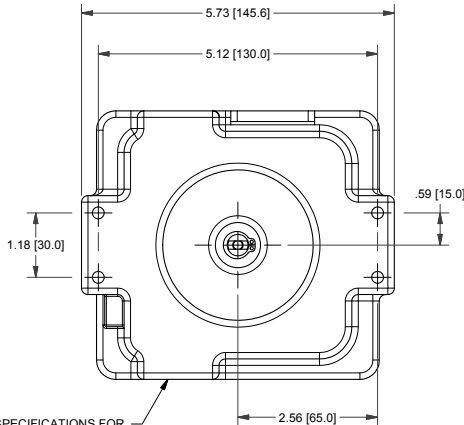

TXP-M4CGNPM

Switchbox TXP and TXS

Enclosure	Tropicalized Aluminum
Bus/Sensor	(4) Mech SPDT
Area Classification	Flame Proof
Visual Display	Standard 90° Green OPEN, Red CLOSED
Shaft	NAMUR
Conduit Entries	(2) 1/2" NPT
O-Rings	Silicone
Pilot	No pilot option
Spool Valve	No spool valve option
Valve Cv	No valve Cv option
Manual Override	No manual override option
Regional Certification	No regional cert option
N Switch	No N Switch

Ex db IIC T6/T4 Gb; -65°C ≤ Ta ≤ 40°C/80°C
 Ex tb IIIC T85°C/T135°C Db; -50°C ≤ Ta ≤ 40°C/80°C; IP66/67
 Sira 04ATEX1218X IECEx SIR 06.0054X
 SWITCH: SPDT 10A/250VAC; 3A/24VDC

TopWorx
 3300 Fern Valley Road
 Louisville, KY 40213 USA
 www.topworx.com