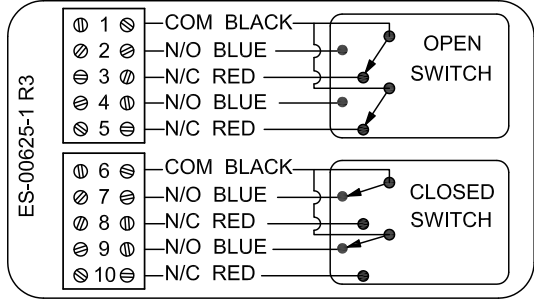

TXP-M4CGNPM

Switchbox TXP and TXS

Enclosure	Tropicalized Aluminum
Bus/Sensor	(4) Mech SPDT
Area Classification	Flame Proof
Visual Display	Standard 90° Green OPEN, Red CLOSED
Shaft	NAMUR
Conduit Entries	(2) 1/2" NPT
O-Rings	Silicone
Pilot	No pilot option
Spool Valve	No spool valve option
Valve Cv	No valve Cv option
Manual Override	No manual override option
Regional Certification	No regional cert option
N Switch	No N Switch

Ex db IIC T6/T4 Gb; -65°C ≤ Ta ≤ 40°C/80°C
 Ex tb IIIC T85°C/T135°C Db; -50°C ≤ Ta ≤ 40°C/80°C; IP66/67
 Sira 04ATEX1218X IECEx SIR 06.0054X
 SWITCH: SPDT 10A/250VAC; 3A/24VDC

TopWorx
 3300 Fern Valley Road
 Louisville, KY 40213 USA
 www.topworx.com