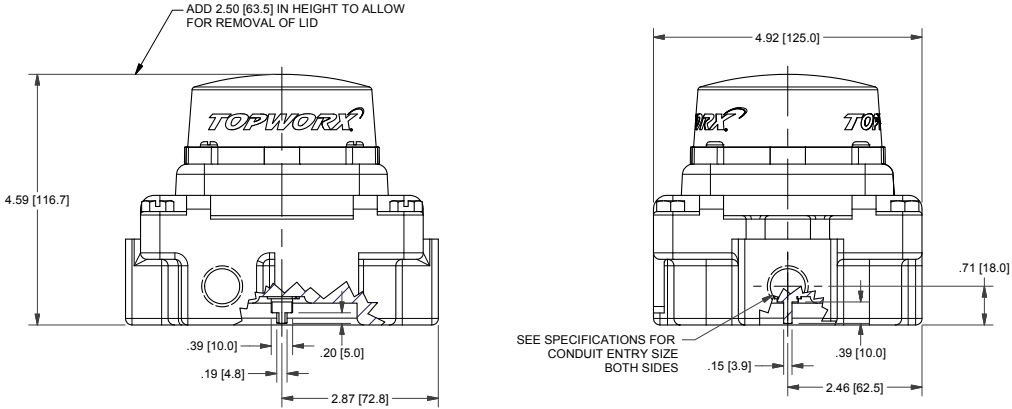

TXP-M4CGNPM

Switchbox TXP and TXS

Enclosure	Tropicalized Aluminum
Bus/Sensor	(4) Mech SPDT
Area Classification	Flame Proof
Visual Display	Standard 90° Green OPEN, Red CLOSED
Shaft	NAMUR
Conduit Entries	(2) 1/2" NPT
O-Rings	Silicone
Pilot	No pilot option
Spool Valve	No spool valve option
Valve Cv	No valve Cv option
Manual Override	No manual override option
Regional Certification	No regional cert option
N Switch	No N Switch

Ex db IIC T6/T4 Gb; -65°C ≤ Ta ≤ 40°C/80°C
 Ex tb IIIC T85°C/T135°C Db; -50°C ≤ Ta ≤ 40°C/80°C; IP66/67
 Sira 04ATEX1218X IECEx SIR 06.0054X
 SWITCH: SPDT 10A/250VAC; 3A/24VDC

TopWorx
 3300 Fern Valley Road
 Louisville, KY 40213 USA
 www.topworx.com