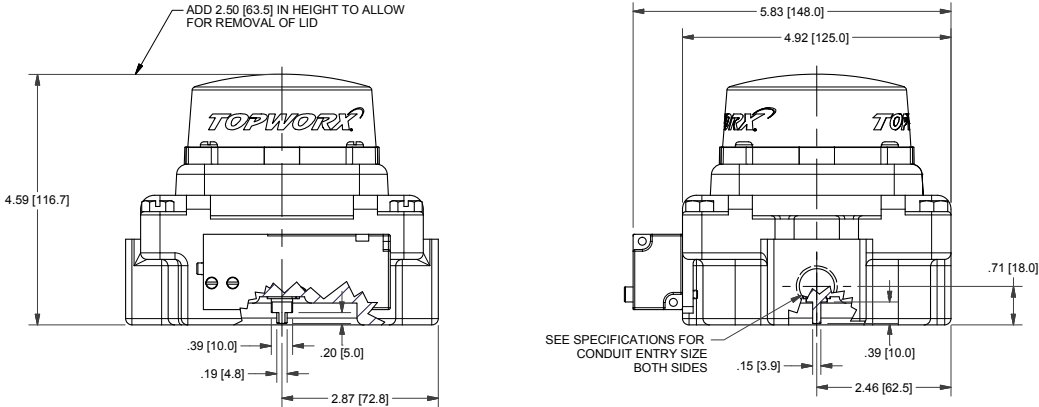

TXP-M2WGMPM7A11

Switchbox TXP and TXS

Enclosure	Tropicalized Aluminum
Bus/Sensor	(2) Mech SPDT
Area Classification	No approvals
Visual Display	Standard 90° Green OPEN, Red CLOSED
Shaft	316ss Namur (shaft only)
Conduit Entries	(2) 1/2" NPT
O-Rings	Silicone
Pilot	(1) 110Vac pilot, 3VA fail open/closed
Spool Valve	Aluminum Hard Coated anodized
Valve Cv	1.0 Cv (1/4" NPT Ports)
Manual Override	Single Pushbutton Momentary/Latching
Regional Certification	No regional cert option
N Switch	No N Switch

Type 4X  
IP66/68

TopWorx  
3300 Fern Valley Road  
Louisville, KY 40213 USA  
www.topworx.com

Model #:  
Serial #:

**Electrol**  
www.electrolsupply.com  
sales@electrolsupply.com  
1-800-663-6576