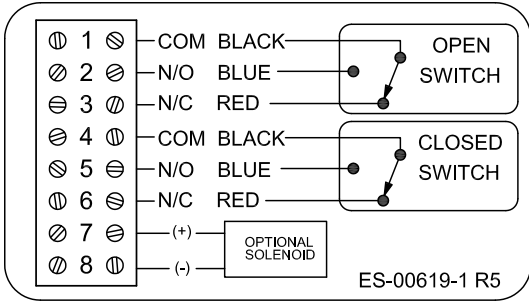

TXP-M2WGMPM7A11

Switchbox TXP and TXS

Enclosure	Tropicalized Aluminum
Bus/Sensor	(2) Mech SPDT
Area Classification	No approvals
Visual Display	Standard 90° Green OPEN, Red CLOSED
Shaft	316ss Namur (shaft only)
Conduit Entries	(2) 1/2" NPT
O-Rings	Silicone
Pilot	(1) 110Vac pilot, 3VA fail open/closed
Spool Valve	Aluminum Hard Coated anodized
Valve Cv	1.0 Cv (1/4" NPT Ports)
Manual Override	Single Pushbutton Momentary/Latching
Regional Certification	No regional cert option
N Switch	No N Switch

Type 4X  
IP66/68

TopWorx  
3300 Fern Valley Road  
Louisville, KY 40213 USA  
www.topworx.com

Model #:  
Serial #:

**Electrol**  
www.electrolsupply.com  
sales@electrolsupply.com  
1-800-663-6576