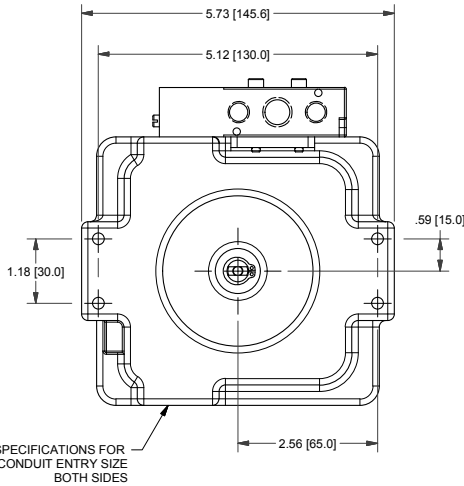

TXP-M2WGMPM7A11

Switchbox TXP and TXS

Enclosure	Tropicalized Aluminum
Bus/Sensor	(2) Mech SPDT
Area Classification	No approvals
Visual Display	Standard 90° Green OPEN, Red CLOSED
Shaft	316ss Namur (shaft only)
Conduit Entries	(2) 1/2" NPT
O-Rings	Silicone
Pilot	(1) 110Vac pilot, 3VA fail open/closed
Spool Valve	Aluminum Hard Coated anodized
Valve Cv	1.0 Cv (1/4" NPT Ports)
Manual Override	Single Pushbutton Momentary/Latching
Regional Certification	No regional cert option
N Switch	No N Switch

Type 4X  
IP66/68

TopWorx  
3300 Fern Valley Road  
Louisville, KY 40213 USA  
www.topworx.com

Model #:  
Serial #:

**Electrol**  
www.electrolsupply.com  
sales@electrolsupply.com  
1-800-663-6576