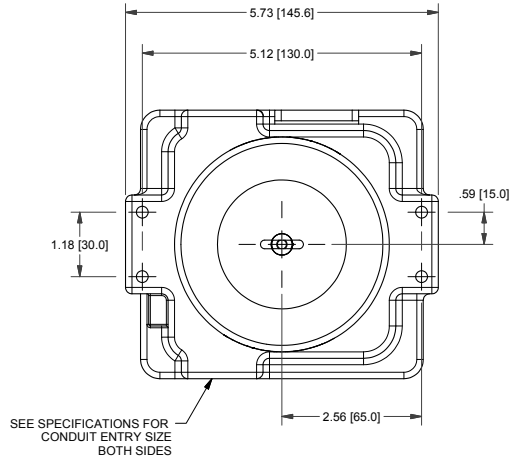

TXP-M2WFNMM

Switchbox TXP and TXS

Enclosure	Tropicalized Aluminum
Bus/Sensor	(2) Mech SPDT
Area Classification	No approvals
Visual Display	Flat-top
Shaft	NAMUR
Conduit Entries	(2) M20
O-Rings	Silicone
Pilot	No pilot option
Spool Valve	No spool valve option
Valve Cv	No valve Cv option
Manual Override	No manual override option
Regional Certification	No regional cert option
N Switch	No N Switch

Type 4X
IP66/68

TopWorx
3300 Fern Valley Road
Louisville, KY 40213 USA
www.topworx.com

Model #:
Serial #:

Electrol
www.electrosupply.com
sales@electrosupply.com
1-800-663-6576