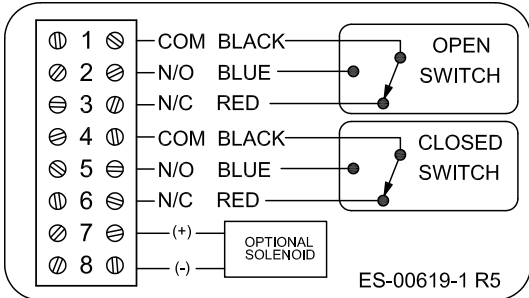

TXP-M2WFNMM

Switchbox TXP and TXS

Enclosure	Tropicalized Aluminum
Bus/Sensor	(2) Mech SPDT
Area Classification	No approvals
Visual Display	Flat-top
Shaft	NAMUR
Conduit Entries	(2) M20
O-Rings	Silicone
Pilot	No pilot option
Spool Valve	No spool valve option
Valve Cv	No valve Cv option
Manual Override	No manual override option
Regional Certification	No regional cert option
N Switch	No N Switch

Type 4X
IP66/68

TopWorx
3300 Fern Valley Road
Louisville, KY 40213 USA
www.topworx.com

Model #:
Serial #:

Electrol
www.electrosupply.com
sales@electrosupply.com
1-800-663-6576