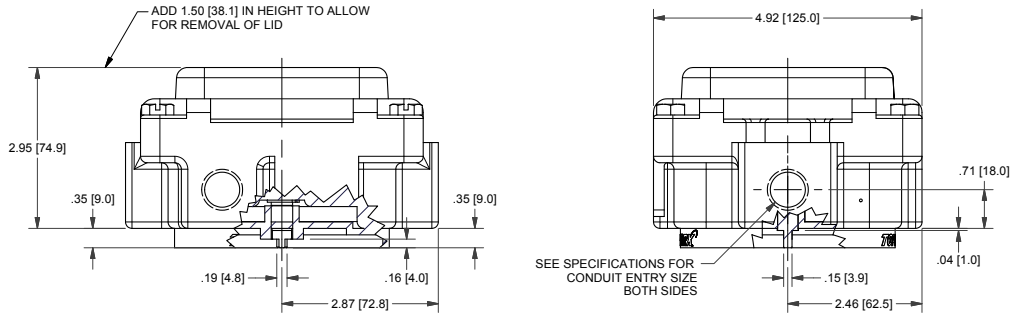

TXP-M2WFNMM

Switchbox TXP and TXS

Enclosure	Tropicalized Aluminum
Bus/Sensor	(2) Mech SPDT
Area Classification	No approvals
Visual Display	Flat-top
Shaft	NAMUR
Conduit Entries	(2) M20
O-Rings	Silicone
Pilot	No pilot option
Spool Valve	No spool valve option
Valve Cv	No valve Cv option
Manual Override	No manual override option
Regional Certification	No regional cert option
N Switch	No N Switch

Type 4X
IP66/68

TopWorx
3300 Fern Valley Road
Louisville, KY 40213 USA
www.topworx.com

Model #:
Serial #:

Electrol
www.electrosupply.com
sales@electrosupply.com
1-800-663-6576