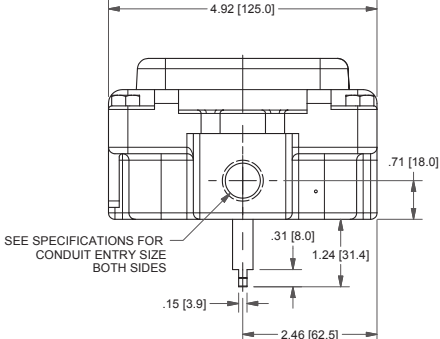

TXP-M2WFLPM

Switchbox TXP and TXS

Enclosure	Tropicalized Aluminum
Bus/Sensor	(2) Mech SPDT
Area Classification	No approvals
Visual Display	Flat-top
Shaft	1" Extended Linear Shaft
Conduit Entries	(2) 1/2" NPT
O-Rings	Silicone
Pilot	No pilot option
Spool Valve	No spool valve option
Valve Cv	No valve Cv option
Manual Override	No manual override option
Regional Certification	No regional cert option
N Switch	No N Switch

Type 4X  
IP66/68

TopWorx  
3300 Fern Valley Road  
Louisville, KY 40213 USA  
www.topworx.com

Model #:  
Serial #:

www.electrosupply.com  
sales@electrosupply.com  
1-800-663-6576