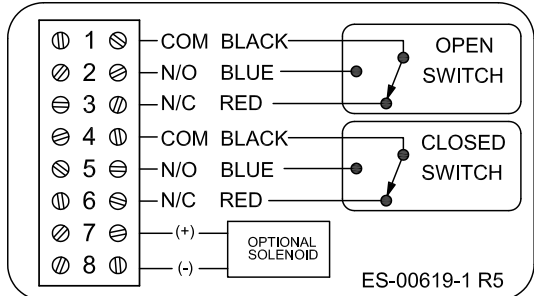

TXP-M2WFLPM

Switchbox TXP and TXS

Enclosure	Tropicalized Aluminum
Bus/Sensor	(2) Mech SPDT
Area Classification	No approvals
Visual Display	Flat-top
Shaft	1" Extended Linear Shaft
Conduit Entries	(2) 1/2" NPT
O-Rings	Silicone
Pilot	No pilot option
Spool Valve	No spool valve option
Valve Cv	No valve Cv option
Manual Override	No manual override option
Regional Certification	No regional cert option
N Switch	No N Switch

Type 4X  
IP66/68

TopWorx  
3300 Fern Valley Road  
Louisville, KY 40213 USA  
www.topworx.com

Model #:  
Serial #:

www.electrosupply.com  
sales@electrosupply.com  
1-800-663-6576