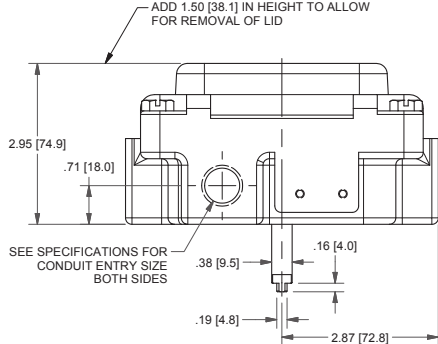

TXP-M2WFLPM

Switchbox TXP and TXS

Enclosure	Tropicalized Aluminum
Bus/Sensor	(2) Mech SPDT
Area Classification	No approvals
Visual Display	Flat-top
Shaft	1" Extended Linear Shaft
Conduit Entries	(2) 1/2" NPT
O-Rings	Silicone
Pilot	No pilot option
Spool Valve	No spool valve option
Valve Cv	No valve Cv option
Manual Override	No manual override option
Regional Certification	No regional cert option
N Switch	No N Switch

Type 4X  
IP66/68

TopWorx  
3300 Fern Valley Road  
Louisville, KY 40213 USA  
www.topworx.com

Model #:  
Serial #:

www.electrosupply.com  
sales@electrosupply.com  
1-800-663-6576