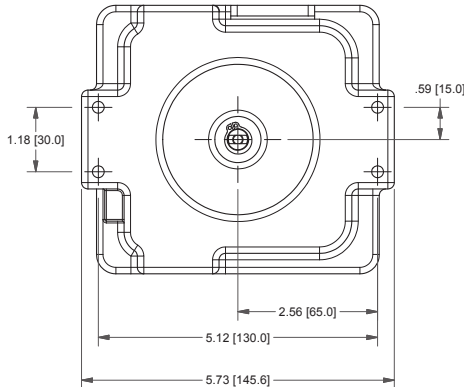

TXP-M2WFLPM

Switchbox TXP and TXS

Enclosure	Tropicalized Aluminum
Bus/Sensor	(2) Mech SPDT
Area Classification	No approvals
Visual Display	Flat-top
Shaft	1" Extended Linear Shaft
Conduit Entries	(2) 1/2" NPT
O-Rings	Silicone
Pilot	No pilot option
Spool Valve	No spool valve option
Valve Cv	No valve Cv option
Manual Override	No manual override option
Regional Certification	No regional cert option
N Switch	No N Switch

Type 4X  
IP66/68

TopWorx  
3300 Fern Valley Road  
Louisville, KY 40213 USA  
www.topworx.com

Model #:  
Serial #:

www.electrosupply.com  
sales@electrosupply.com  
1-800-663-6576