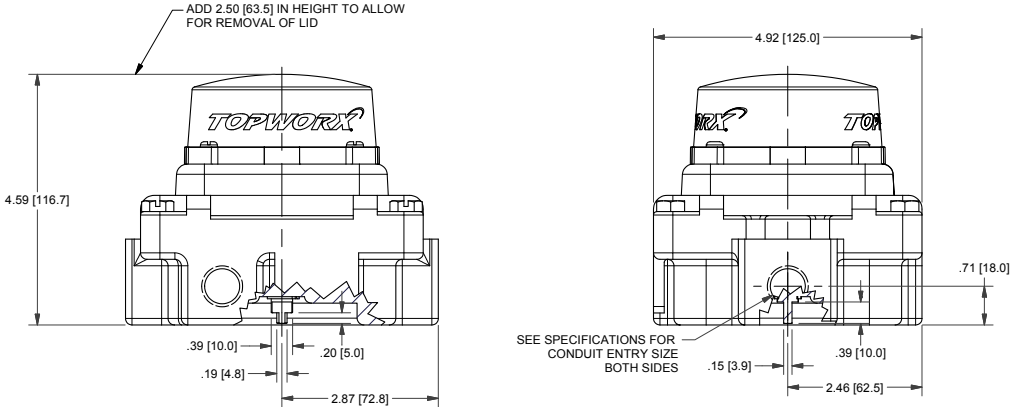

TXP-L20GNMM

Switchbox TXP and TXS

Enclosure	Tropicalized Aluminum
Bus/Sensor	(2) GO Switches SPDT hermetically sealed
Area Classification	Intrinsically safe
Visual Display	Standard 90° Green OPEN, Red CLOSED
Shaft	NAMUR
Conduit Entries	(2) M20
O-Rings	Silicone
Pilot	No pilot option
Spool Valve	No spool valve option
Valve Cv	No valve Cv option
Manual Override	No manual override option
Regional Certification	No regional cert option
N Switch	No N Switch

Ex ia IIC T6 Gb; -65°C ≤ Ta ≤ 55°C
 Ex tb IIIC T75°C Db; -50°C ≤ Ta ≤ 55°C; IP66/67
 Sira 14ATEX2122X IECEx SIR 14.0045X
 SWITCH: Ui=30V, Ii=200mA, Pi=0.34W

TopWorx
 3300 Fern Valley Road
 Louisville, KY 40213 USA
 www.topworx.com