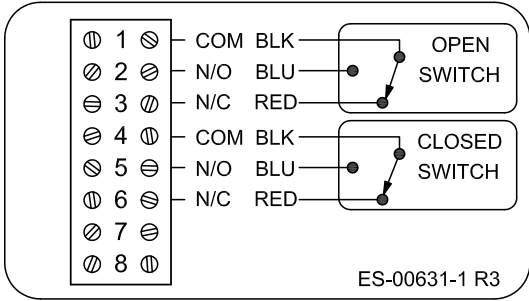

TXP-L20GNMM

Switchbox TXP and TXS

Enclosure	Tropicalized Aluminum
Bus/Sensor	(2) GO Switches SPDT hermetically sealed
Area Classification	Intrinsically safe
Visual Display	Standard 90° Green OPEN, Red CLOSED
Shaft	NAMUR
Conduit Entries	(2) M20
O-Rings	Silicone
Pilot	No pilot option
Spool Valve	No spool valve option
Valve Cv	No valve Cv option
Manual Override	No manual override option
Regional Certification	No regional cert option
N Switch	No N Switch

Ex ia IIC T6 Gb; -65°C ≤ Ta ≤ 55°C
 Ex tb IIIC T75°C Db; -50°C ≤ Ta ≤ 55°C; IP66/67
 Sira 14ATEX2122X IECEx SIR 14.0045X
 SWITCH: Ui=30V, Ii=200mA, Pi=0.34W

TopWorx
 3300 Fern Valley Road
 Louisville, KY 40213 USA
 www.topworx.com