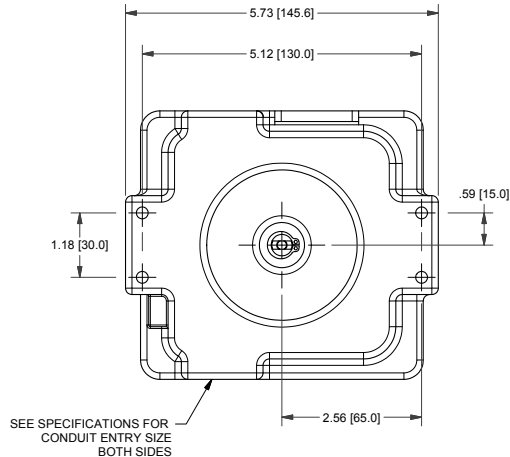

TXP-L20GNMM

Switchbox TXP and TXS

Enclosure	Tropicalized Aluminum
Bus/Sensor	(2) GO Switches SPDT hermetically sealed
Area Classification	Intrinsically safe
Visual Display	Standard 90° Green OPEN, Red CLOSED
Shaft	NAMUR
Conduit Entries	(2) M20
O-Rings	Silicone
Pilot	No pilot option
Spool Valve	No spool valve option
Valve Cv	No valve Cv option
Manual Override	No manual override option
Regional Certification	No regional cert option
N Switch	No N Switch

Ex ia IIC T6 Gb; -65°C ≤ Ta ≤ 55°C
 Ex tb IIIC T75°C Db; -50°C ≤ Ta ≤ 55°C; IP66/67
 Sira 14ATEX2122X IECEx SIR 14.0045X
 SWITCH: Ui=30V, Ii=200mA, Pi=0.34W

TopWorx
 3300 Fern Valley Road
 Louisville, KY 40213 USA
 www.topworx.com