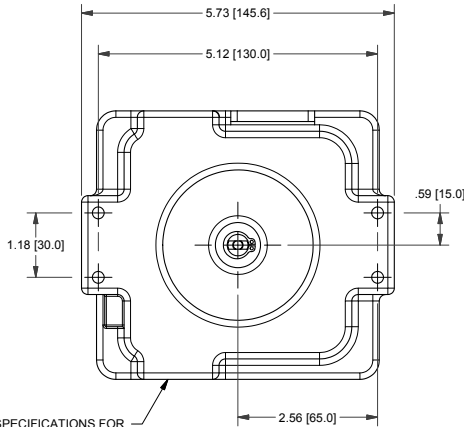

TXP-L20GNEM

Switchbox TXP and TXS

Enclosure	Tropicalized Aluminum
Bus/Sensor	(2) GO Switches SPDT hermetically sealed
Area Classification	Intrinsically safe
Visual Display	Standard 90° Green OPEN, Red CLOSED
Shaft	NAMUR
Conduit Entries	(2) 3/4" NPT
O-Rings	Silicone
Pilot	No pilot option
Spool Valve	No spool valve option
Valve Cv	No valve Cv option
Manual Override	No manual override option
Regional Certification	No regional cert option
N Switch	No N Switch

Ex ia IIC T6 Gb; -65°C ≤ Ta ≤ 55°C  
 Ex tb IIIC T75°C Db; -50°C ≤ Ta ≤ 55°C; IP66/67  
 Sira 14ATEX2122X IECEx SIR 14.0045X  
 SWITCH: Ui=30V, Ii=200mA, Pi=0.34W

TopWorx  
 3300 Fern Valley Road  
 Louisville, KY 40213 USA  
 www.topworx.com