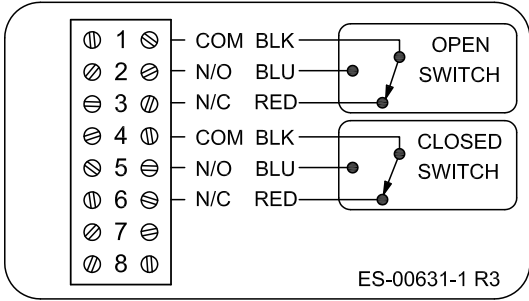

TXP-L20GNEM

Switchbox TXP and TXS

Enclosure	Tropicalized Aluminum
Bus/Sensor	(2) GO Switches SPDT hermetically sealed
Area Classification	Intrinsically safe
Visual Display	Standard 90° Green OPEN, Red CLOSED
Shaft	NAMUR
Conduit Entries	(2) 3/4" NPT
O-Rings	Silicone
Pilot	No pilot option
Spool Valve	No spool valve option
Valve Cv	No valve Cv option
Manual Override	No manual override option
Regional Certification	No regional cert option
N Switch	No N Switch

Ex ia IIC T6 Gb; -65°C ≤ Ta ≤ 55°C  
 Ex tb IIIC T75°C Db; -50°C ≤ Ta ≤ 55°C; IP66/67  
 Sira 14ATEX2122X IECEx SIR 14.0045X  
 SWITCH: Ui=30V, Ii=200mA, Pi=0.34W

TopWorx  
 3300 Fern Valley Road  
 Louisville, KY 40213 USA  
 www.topworx.com