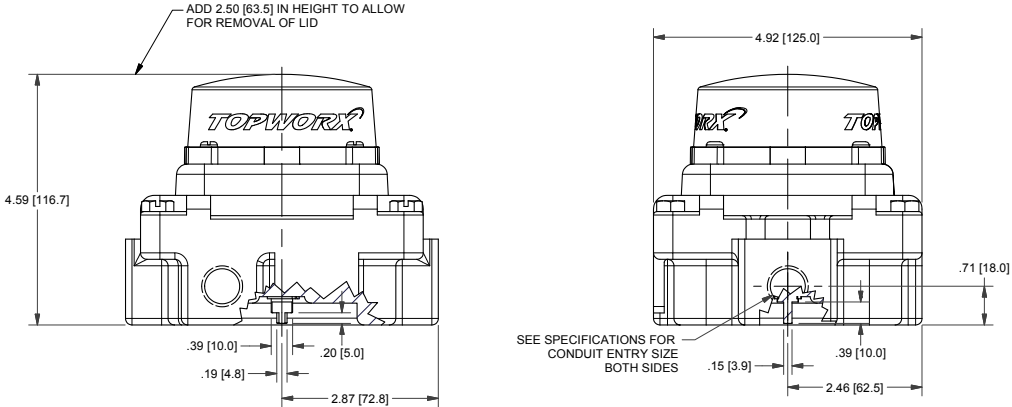

TXP-L20GNEM

Switchbox TXP and TXS

Enclosure	Tropicalized Aluminum
Bus/Sensor	(2) GO Switches SPDT hermetically sealed
Area Classification	Intrinsically safe
Visual Display	Standard 90° Green OPEN, Red CLOSED
Shaft	NAMUR
Conduit Entries	(2) 3/4" NPT
O-Rings	Silicone
Pilot	No pilot option
Spool Valve	No spool valve option
Valve Cv	No valve Cv option
Manual Override	No manual override option
Regional Certification	No regional cert option
N Switch	No N Switch

Ex ia IIC T6 Gb; -65°C ≤ Ta ≤ 55°C  
 Ex tb IIIC T75°C Db; -50°C ≤ Ta ≤ 55°C; IP66/67  
 Sira 14ATEX2122X IECEx SIR 14.0045X  
 SWITCH: Ui=30V, Ii=200mA, Pi=0.34W

TopWorx  
 3300 Fern Valley Road  
 Louisville, KY 40213 USA  
 www.topworx.com