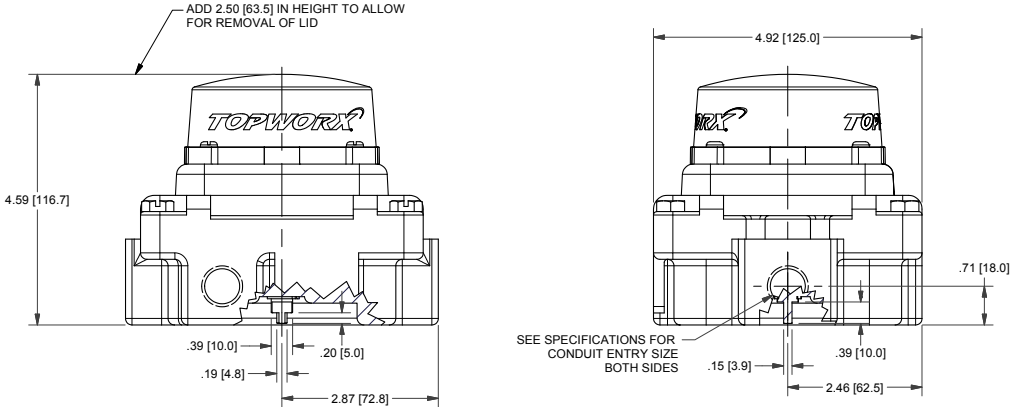

TXP-42WGNMM

Switchbox TXP and TXS

Enclosure	Tropicalized Aluminum
Bus/Sensor	(2) p+f model NBB2-V3-E2
Area Classification	No approvals
Visual Display	Standard 90° Green OPEN, Red CLOSED
Shaft	NAMUR
Conduit Entries	(2) M20
O-Rings	Silicone
Pilot	No pilot option
Spool Valve	No spool valve option
Valve Cv	No valve Cv option
Manual Override	No manual override option
Regional Certification	No regional cert option
N Switch	No N Switch

Type 4X
 IP66/68
 SWITCH: 10-30VDC, 100mA MAX **TOPWORX**

TopWorx
 3300 Fern Valley Road
 Louisville, KY 40213 USA
 www.topworx.com

Model #:
 Serial #:

Electrol
www.electrosupply.com
sales@electrosupply.com
 1-800-663-6576