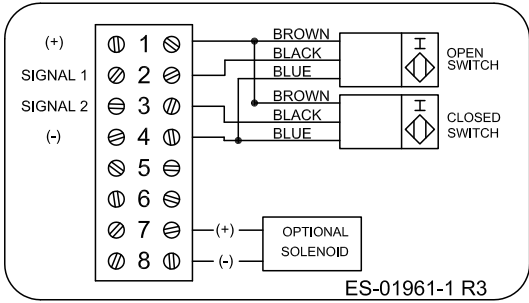

TXP-42WGNMM

Switchbox TXP and TXS

Enclosure	Tropicalized Aluminum
Bus/Sensor	(2) p+f model NBB2-V3-E2
Area Classification	No approvals
Visual Display	Standard 90° Green OPEN, Red CLOSED
Shaft	NAMUR
Conduit Entries	(2) M20
O-Rings	Silicone
Pilot	No pilot option
Spool Valve	No spool valve option
Valve Cv	No valve Cv option
Manual Override	No manual override option
Regional Certification	No regional cert option
N Switch	No N Switch

Type 4X
 IP66/68
 SWITCH: 10-30VDC, 100mA MAX **TOPWORX**

TopWorx
 3300 Fern Valley Road
 Louisville, KY 40213 USA
 www.topworx.com

Model #:
 Serial #:

Electrol
www.electrosupply.com
sales@electrosupply.com
 1-800-663-6576