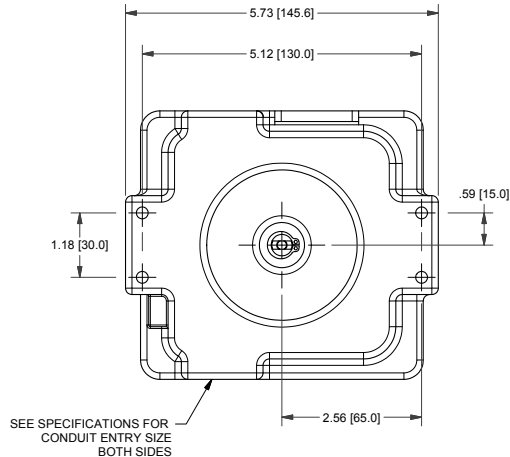

TXP-42WGNMM

Switchbox TXP and TXS

Enclosure	Tropicalized Aluminum
Bus/Sensor	(2) p+f model NBB2-V3-E2
Area Classification	No approvals
Visual Display	Standard 90° Green OPEN, Red CLOSED
Shaft	NAMUR
Conduit Entries	(2) M20
O-Rings	Silicone
Pilot	No pilot option
Spool Valve	No spool valve option
Valve Cv	No valve Cv option
Manual Override	No manual override option
Regional Certification	No regional cert option
N Switch	No N Switch

Type 4X
 IP66/68
 SWITCH: 10-30VDC, 100mA MAX **TOPWORX**

TopWorx
 3300 Fern Valley Road
 Louisville, KY 40213 USA
 www.topworx.com

Model #:
 Serial #:

Electrol
www.electrosupply.com
sales@electrosupply.com
 1-800-663-6576