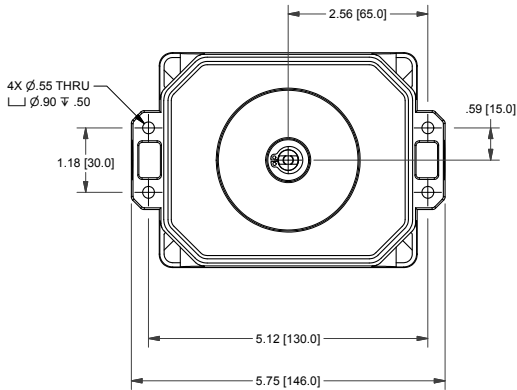

TVA-T2WGNAM

Switchbox TVA

Enclosure	Composite Resin
Bus/Sensor	(2) Mech DPDT
Area Classification	No approvals
Visual Display	Standard 90° Green OPEN, Red CLOSED
Shaft	NAMUR
Conduit Entries	(2) 1/2" NPT Resin
O-Rings	Silicone
Pilot	No pilot option
Spool Valve	No spool valve option
Valve Cv	No valve Cv option
Manual Override	No manual override option
Regional Certification	No regional cert option
N Switch	No N Switch

Type 4X
IP66/68

Model #:

Serial #:

Electrol
www.electrosupply.com
sales@electrosupply.com
1-800-663-6576