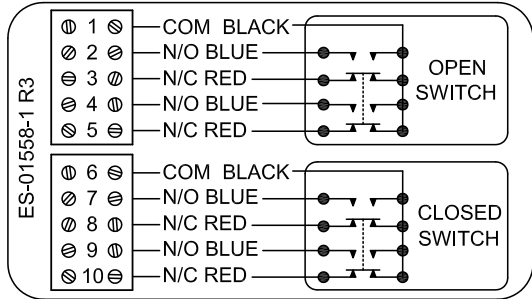

TVA-T2WGNAM

Switchbox TVA

Enclosure	Composite Resin
Bus/Sensor	(2) Mech DPDT
Area Classification	No approvals
Visual Display	Standard 90° Green OPEN, Red CLOSED
Shaft	NAMUR
Conduit Entries	(2) 1/2" NPT Resin
O-Rings	Silicone
Pilot	No pilot option
Spool Valve	No spool valve option
Valve Cv	No valve Cv option
Manual Override	No manual override option
Regional Certification	No regional cert option
N Switch	No N Switch

Type 4X
IP66/68

Model #:

Serial #:

Electrol
www.electrosupply.com
sales@electrosupply.com
1-800-663-6576