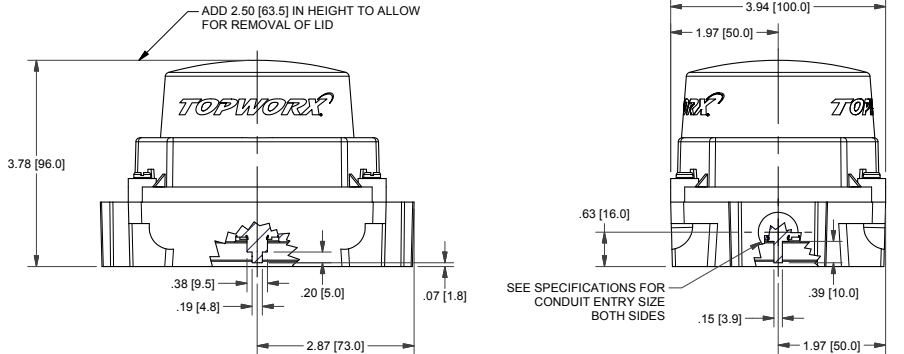

TVA-T2WGNAM

Switchbox TVA

Enclosure	Composite Resin
Bus/Sensor	(2) Mech DPDT
Area Classification	No approvals
Visual Display	Standard 90° Green OPEN, Red CLOSED
Shaft	NAMUR
Conduit Entries	(2) 1/2" NPT Resin
O-Rings	Silicone
Pilot	No pilot option
Spool Valve	No spool valve option
Valve Cv	No valve Cv option
Manual Override	No manual override option
Regional Certification	No regional cert option
N Switch	No N Switch