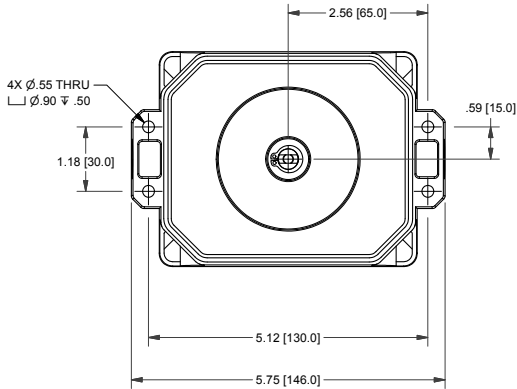

TVA-R2WGNAM

Switchbox TVA

Enclosure	Composite Resin
Bus/Sensor	(2) SPDT 200mA max
Area Classification	No approvals
Visual Display	Standard 90° Green OPEN, Red CLOSED
Shaft	NAMUR
Conduit Entries	(2) 1/2" NPT Resin
O-Rings	Silicone
Pilot	No pilot option
Spool Valve	No spool valve option
Valve Cv	No valve Cv option
Manual Override	No manual override option
Regional Certification	No regional cert option
N Switch	No N Switch

TOPWORX
INDUSTRIAL CONTROL EQUIPMENT

Type 4X
IP66/68

Model #:

Serial #:

Electrol
www.electrosupply.com
sales@electrosupply.com
1-800-663-6576