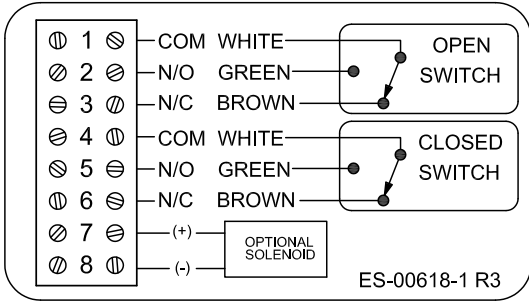

TVA-R2WGNAM

Switchbox TVA

Enclosure	Composite Resin
Bus/Sensor	(2) SPDT 200mA max
Area Classification	No approvals
Visual Display	Standard 90° Green OPEN, Red CLOSED
Shaft	NAMUR
Conduit Entries	(2) 1/2" NPT Resin
O-Rings	Silicone
Pilot	No pilot option
Spool Valve	No spool valve option
Valve Cv	No valve Cv option
Manual Override	No manual override option
Regional Certification	No regional cert option
N Switch	No N Switch

TOPWORX
INDUSTRIAL CONTROL EQUIPMENT

Type 4X
IP66/68

Model #:

Serial #:

Electrol
www.electrosupply.com
sales@electrosupply.com
1-800-663-6576