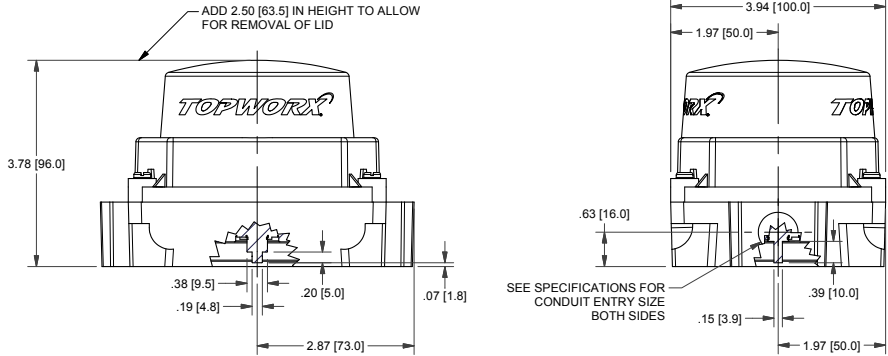

TVA-R2WGNAM

Switchbox TVA

Enclosure	Composite Resin
Bus/Sensor	(2) SPDT 200mA max
Area Classification	No approvals
Visual Display	Standard 90° Green OPEN, Red CLOSED
Shaft	NAMUR
Conduit Entries	(2) 1/2" NPT Resin
O-Rings	Silicone
Pilot	No pilot option
Spool Valve	No spool valve option
Valve Cv	No valve Cv option
Manual Override	No manual override option
Regional Certification	No regional cert option
N Switch	No N Switch

TOPWORX
INDUSTRIAL CONTROL EQUIPMENT

Type 4X
IP66/68

Model #:

Serial #:

Electrol
www.electrosupply.com
sales@electrosupply.com
1-800-663-6576