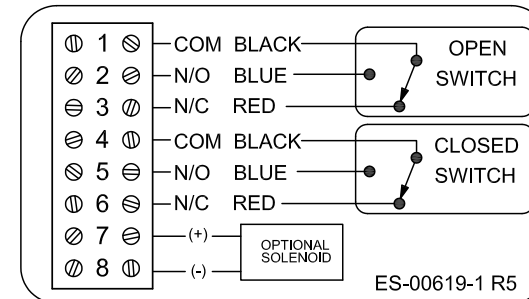

WIRING DIAGRAM