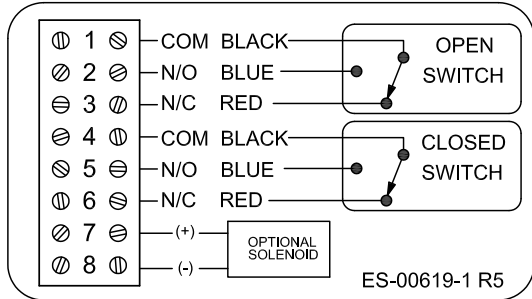

TVA-M2WBNCM

Switchbox TVA

Enclosure	Composite Resin
Bus/Sensor	(2) Mech SPDT
Area Classification	No approvals
Visual Display	90° Black OPEN, Yellow CLOSED
Shaft	NAMUR
Conduit Entries	(2) M20 Resin
O-Rings	Silicone
Pilot	No pilot option
Spool Valve	No spool valve option
Valve Cv	No valve Cv option
Manual Override	No manual override option
Regional Certification	No regional cert option
N Switch	No N Switch

TOPWORX
INDUSTRIAL CONTROL EQUIPMENT

Type 4X
IP66/68

Model #:

Serial #:

Electrol
www.electrosupply.com
sales@electrosupply.com
1-800-663-6576