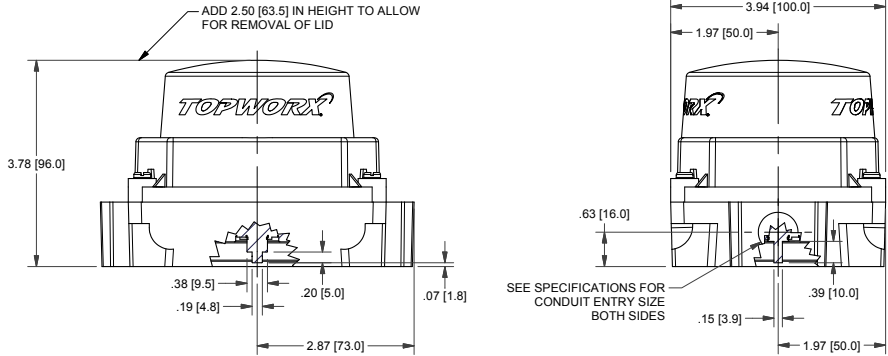

TVA-M2WBNCM

Switchbox TVA

Enclosure	Composite Resin
Bus/Sensor	(2) Mech SPDT
Area Classification	No approvals
Visual Display	90° Black OPEN, Yellow CLOSED
Shaft	NAMUR
Conduit Entries	(2) M20 Resin
O-Rings	Silicone
Pilot	No pilot option
Spool Valve	No spool valve option
Valve Cv	No valve Cv option
Manual Override	No manual override option
Regional Certification	No regional cert option
N Switch	No N Switch

TOPWORX
INDUSTRIAL CONTROL EQUIPMENT

Type 4X
IP66/68

Model #:

Serial #:

Electrol
www.electrosupply.com
sales@electrosupply.com
1-800-663-6576