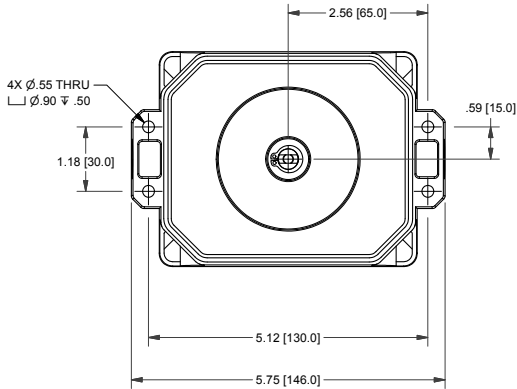

TVA-M2WBNCM

Switchbox TVA

Enclosure	Composite Resin
Bus/Sensor	(2) Mech SPDT
Area Classification	No approvals
Visual Display	90° Black OPEN, Yellow CLOSED
Shaft	NAMUR
Conduit Entries	(2) M20 Resin
O-Rings	Silicone
Pilot	No pilot option
Spool Valve	No spool valve option
Valve Cv	No valve Cv option
Manual Override	No manual override option
Regional Certification	No regional cert option
N Switch	No N Switch

TOPWORX
INDUSTRIAL CONTROL EQUIPMENT

Type 4X
IP66/68

Model #:

Serial #:

Electrol
www.electrosupply.com
sales@electrosupply.com
1-800-663-6576