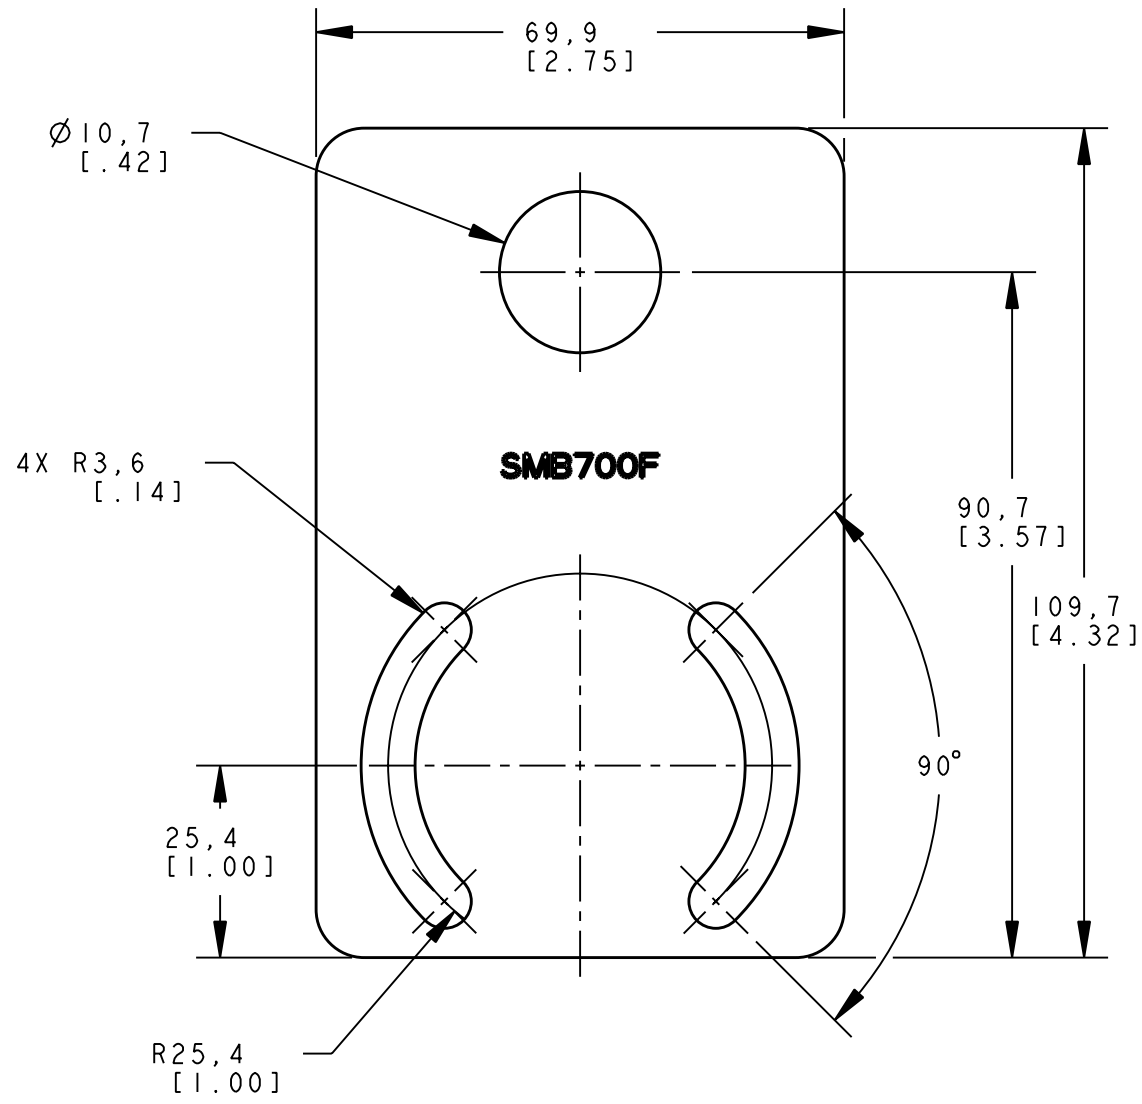

8 | 7 | 6 | 5 | 4 | 3 | 2 | 1

D
C
B
A

D
C
B
A

ISOMETRIC VIEW
SCALE 1:1

NOTES:
1. ALL DIMENSIONS ARE MILLIMETERS [INCHES] UNLESS OTHERWISE NOTED.

This drawing is the property of BANNER ENGINEERING CORP. and is proprietary in general and in detail. Its contents shall not be revealed to outside parties without written consent of BANNER.

BANNER ENGINEERING CORP.
P.O. BOX 9414
MINNEAPOLIS, MN 55440

THIRD ANGLE PROJECTION

TITLE
SMB700F
WEB CAD DRAWINGS 2D/3D

SIZE B	DRAWING NO. 156782	REV. A
SCALE 1:1		SHEET 1 OF 1

8 | 7 | 6 | 5 | 4 | 3 | 2 | 1