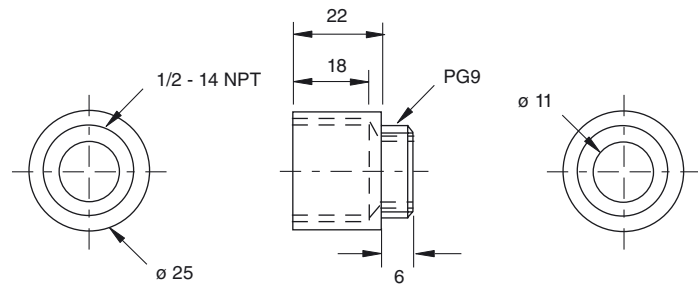

Dimensions

Model Number

PG9 1/2" NPT

Conduit adapter

Features

- Converts PG 9 to 1/2 inch NPT conduit

Technical data

Mechanical specifications