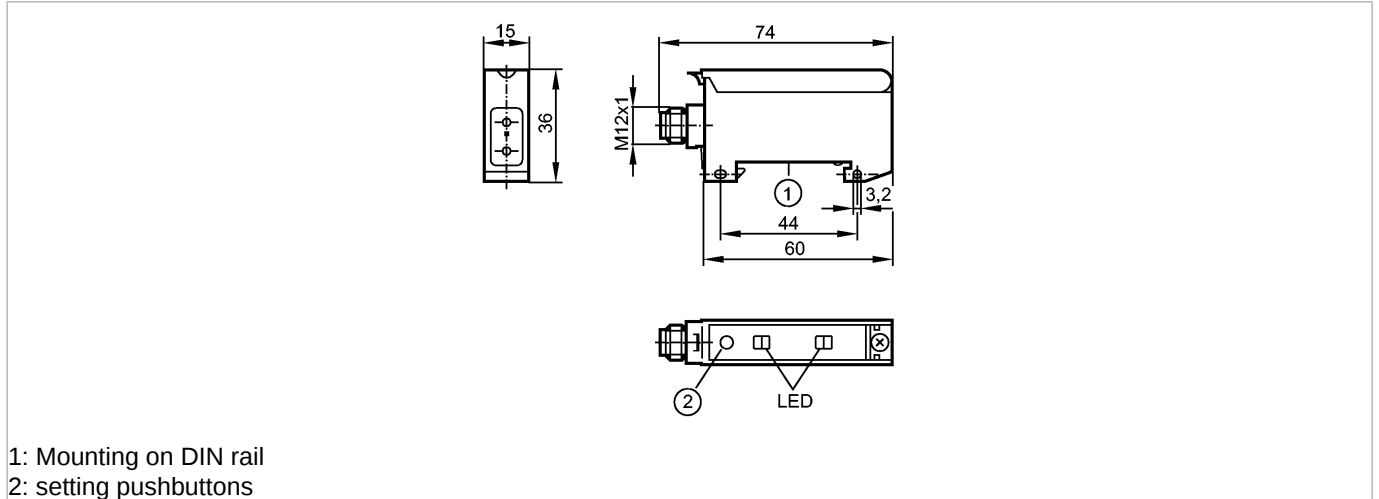

1: Mounting on DIN rail  
2: setting pushbuttons

Product characteristics

Fiber-optic amplifier

Rectangular, plastics

Quick disconnect

For fiber optics with plastic sheath

Series FE/FT-11

Sensing range 0...1000mm (Through-beam sensor)