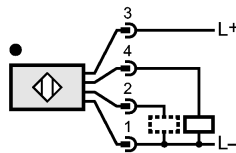

Short-circuit protection	yes (non-latching)
Overload protection	yes
Switching frequency [Hz]	500
Timer [s]	0.002...0.09

**Monitoring range**

Sensing range [m]	0...1.2 (Through-beam sensor)
Range [mm]	0...70 (Diffuse reflection sensor)

**Excess gain graphs**

Environment		
Ambient temperature	[°C]	-25...60
Protection		IP 65
Tests / approvals		
EMC		EN 60947-5-2
Mechanical data		
Housing materials		modified PPE
Weight	[kg]	0.061
Displays / operating elements		
Output status indication	LED	yellow
Power	LED	green
Unsafe zone	LED	red
Excess gain	LED	4 x green
Electrical connection		
Connection		M12 connector

**Wiring**

2: function check

Remarks

Remarks

When through-beam fibre optics are connected light-on mode means the output function "NC" and when diffuse reflection fibre optics are connected the output function "NO".  
 When through-beam fibre optics are connected dark-on mode means the output function "NO" and when diffuse reflection fibre optics are connected the output function "NC"  
 cULus - Class 2 source required