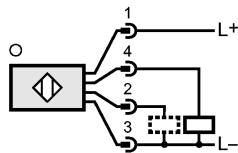

Wiring

2: function check

Remarks

Remarks

When through-beam fibre optics are connected light-on mode means the output function "NC" and when diffuse reflection fibre optics are connected the output function "NO".
When through-beam fibre optics are connected dark-on mode means the output function "NO" and when diffuse reflection fibre optics are connected the output function "NC"
cULus - Class 2 source required

Pack quantity [piece]

1