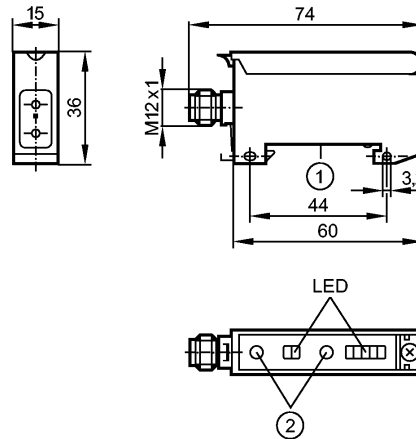

no longer available - archive entry replaced by: OBF500

**efector200**

OB5013

OBF-FPKG/T/US-100

Photoelectric sensors

- 1: Mounting on DIN rail
- 2: setting pushbuttons

**Product characteristics**

Fiber-optic amplifier
Rectangular, plastics
Quick disconnect
For fiber optics with plastic sheath
Series FE/FT-11
Function check output
Sensing range 0...1200mm (Through-beam sensor)
Range 0...70mm (Diffuse reflection sensor)
adjustable

**Electrical data**

Electrical design	DC PNP
Operating voltage [V]	10...36 DC
Current consumption [mA]	35 (36 V)
Type of light	red light 660 nm
Protection class	II
Reverse polarity protection	yes

**Outputs**

**Excess gain graphs**

Environment		
Ambient temperature	[°C]	-25...60
Protection		IP 65
Tests / approvals		
EMC		EN 60947-5-2
Mechanical data		
Housing materials		modified PPE
Weight	[kg]	0.061
Displays / operating elements		
Output status indication	LED	yellow
Power	LED	green
Unsafe zone	LED	red
Excess gain	LED	4 x green
Electrical connection		
Connection		M12 connector