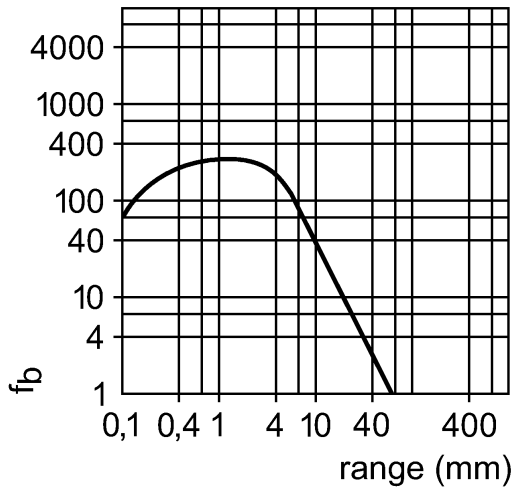

**Electrical data**

Electrical design	DC PNP
Operating voltage [V]	10...36 DC
Current consumption [mA]	35 (36 V)
Type of light	red light 660 nm
Protection class	II
Reverse polarity protection	yes

**Outputs**

**Excess gain graphs**

Environment		
Ambient temperature	[°C]	-25...60
Protection		IP 65
Tests / approvals		
EMC		EN 60947-5-2
Mechanical data		
Housing materials		modified PPE
Weight	[kg]	0.061
Displays / operating elements		
Output status indication	LED	yellow
Power	LED	green
Unsafe zone	LED	red
Excess gain	LED	4 x green
Electrical connection		
Connection		M12 connector