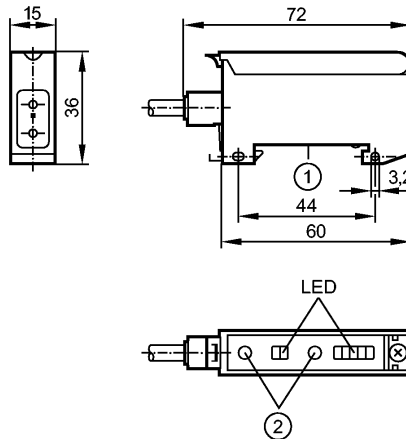

no longer available - archive entry replaced by: OBF502

efector200

OB5012

OBF-FNKG/T

Photoelectric sensors

- 1: Mounting on DIN rail
- 2: setting pushbuttons

Product characteristics

Fiber-optic amplifier

Rectangular, plastics

Cable

For fiber optics with plastic sheath

Series FE/FT-11

Function check output

Sensing range 0...1200mm (Through-beam sensor)

Range 0...70mm (Diffuse reflection sensor)

adjustable

Electrical data

Electrical design

DC NPN

Operating voltage [V]

10...36 DC

Current consumption [mA]

< 35

Type of light

red light 660 nm

Protection class

II

Reverse polarity protection

yes

Outputs

Output function

light-on / dark-on programmable

Voltage drop

- Switching output [V]

< 2.5

- Function check output [V]

< 3.5

Current rating

- Switching output [mA]

100

- Function check output [mA]

10

Short-circuit protection

yes (non-latching)

Overload protection

yes

Switching frequency [Hz]

500

Timer [s]

0.002...0.09

Monitoring range

Sensing range [m]

0...1.2 (Through-beam sensor)

Range [mm]

0...70 (Diffuse reflection sensor)

Excess gain graphs