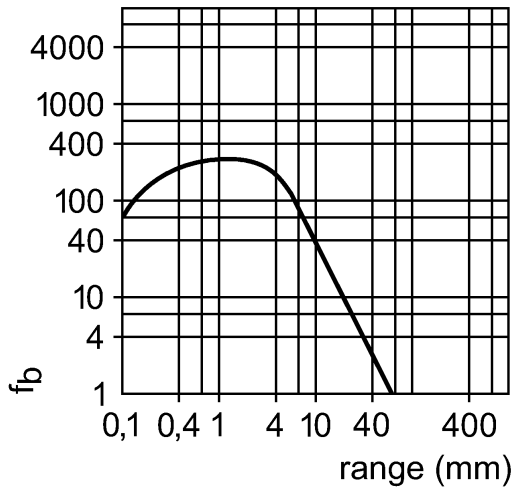

Timer [s]

0.002...0.09

Monitoring range

Sensing range [m]

0...1.2 (Through-beam sensor)

Range [mm]

0...70 (Diffuse reflection sensor)

Excess gain graphs

Environment	
Ambient temperature [°C]	-25...60
Protection	IP 65
Tests / approvals	
EMC	EN 60947-5-2 EN 55011: class B
Mechanical data	
Housing materials	Noryl
Weight [kg]	0.147
Displays / operating elements	
Output status indication LED	yellow
Power LED	green
Unsafe zone LED	red
Excess gain LED	4 x green
Electrical connection	
Connection	PVC cable / 2 m; 4 x 0.34 mm ²