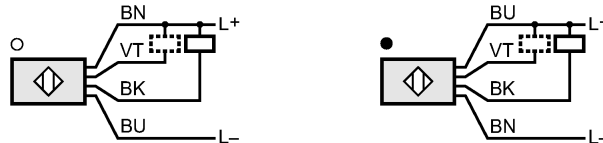

Environment	
Ambient temperature [°C]	-25...60
Protection	IP 65
Tests / approvals	
EMC	EN 60947-5-2 EN 55011: class B
Mechanical data	
Housing materials	Noryl
Weight [kg]	0.147
Displays / operating elements	
Output status indication LED	yellow
Power LED	green
Unsafe zone LED	red
Excess gain LED	4 x green
Electrical connection	
Connection	PVC cable / 2 m; 4 x 0.34 mm ²

Wiring

Core colors

- BK black
- BN brown
- BU blue
- VT lilac

VT: function check

Remarks	
Remarks	When through-beam fibre optics are connected light-on mode means the output function "NC" and when diffuse reflection fibre optics are connected the output function "NO". When through-beam fibre optics are connected dark-on mode means the output function "NO" and when diffuse reflection fibre optics are connected the output function "NC"