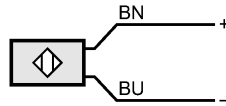

N95000 - - eclass: 27270101 / 27-27-01-01

Shock / vibration resistance	30 g (11 ms) / 10-55 Hz (1 mm)
MTTF [Years]	6204
Safety classification	
Internal capacitance [nF]	< 90
Internal inductance [μH]	< 100
Mechanical data	
Mounting	non-flush mountable
Housing materials	brass special coating; active face: LCP
Weight [kg]	0.013
Electrical connection	
Connection	PVC wire / 0.5 m; 2 x 0.14 mm²

Wiring

Core colors
BN brown
BU blue

Remarks

Remarks

In principle, the type test according to 94/9/EC (ATEX) only takes atmospheric conditions (0.8...1.1 bar) into account. For pressures outside this range use must be assessed and approved by the user. Adhere to the operating instructions and the type test certificate.

Pack quantity [piece]

1