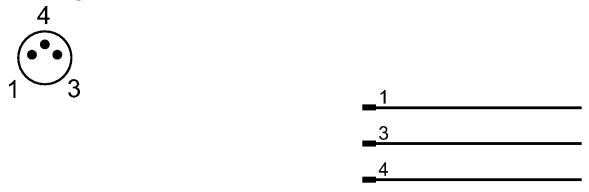

Wiring

Remarks

Pack quantity	[piece]	1