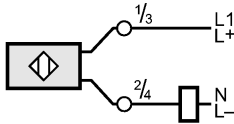

KI0034 - Capacitive sensor - eclass: 27270102 / 27-27-01-02

Displays / operating elements

Output status indication	LED	red

Electrical connection

Connection	terminals up to 2.5 mm²

Wiring

Accessories

Accessories (included)	2 lock nuts; screwdriver

Remarks

Pack quantity	[piece]	1

ifm efector, inc. • 1100 Atwater Drive • Malvern • PA 19355 — We reserve the right to make technical alterations without prior notice. — US — KI0034 — 06.03.2003

no longer available - archive entryAlternative article: KI0205

When selecting an alternative article and accessories please note that technical data may differ!