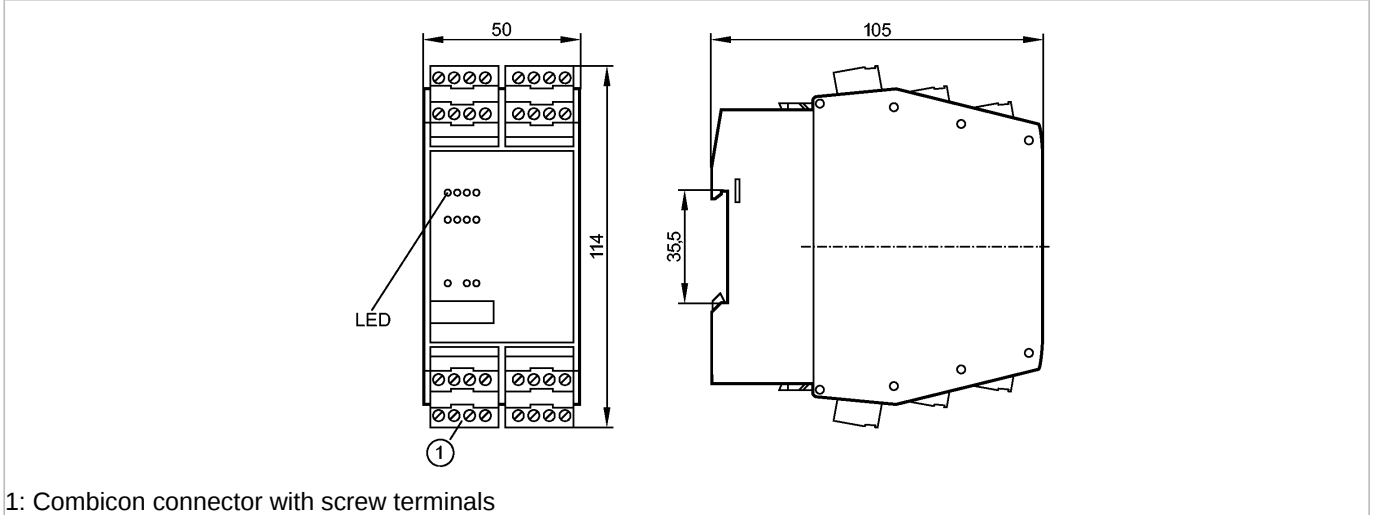

Safety technology

1: Combicon connector with screw terminals

Product characteristics

Evaluation unit for fail-safe sensors

Relay outputs

Housing for DIN rail mounting

For the connection of 6 fail-safe sensors or chains with up to 10 fail-safe sensors