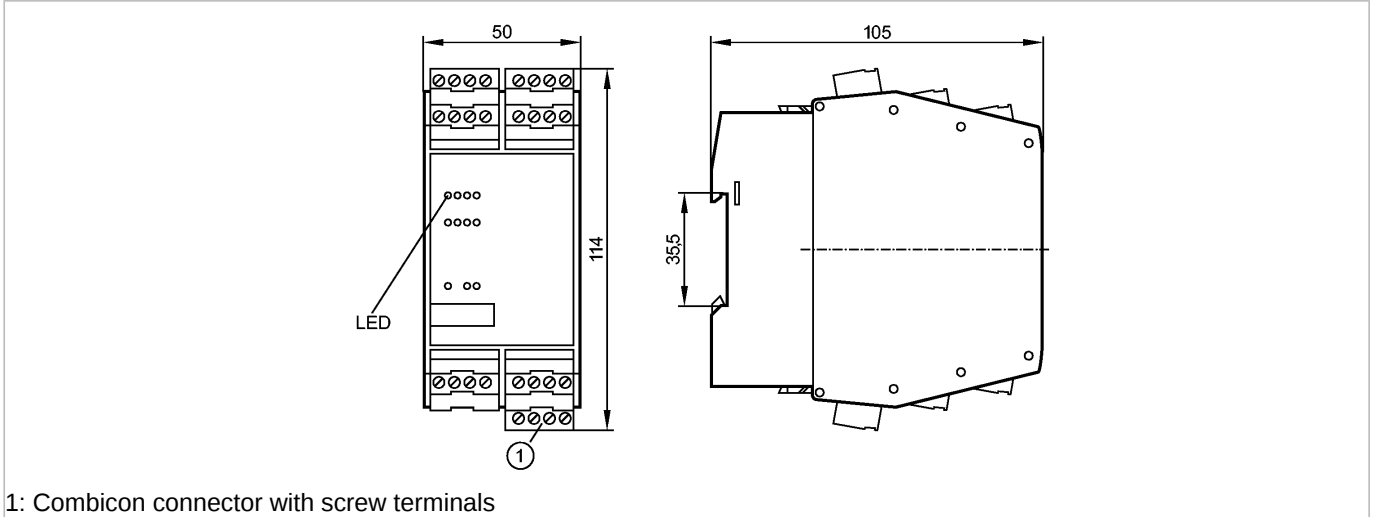

efectorno[®]

G15002

Evaluation unit, relays out

Safety technology

1: Combicon connector with screw terminals

Product characteristics

Evaluation unit for fail-safe sensors

Relay outputs

Housing for DIN rail mounting

For the connection of 6 fail-safe sensors or chains with up to 10 fail-safe sensors

Other data

Data sheet: see operating instructions

Original operating instructions, (German, Spanish, French, Italian, Swedish, English)