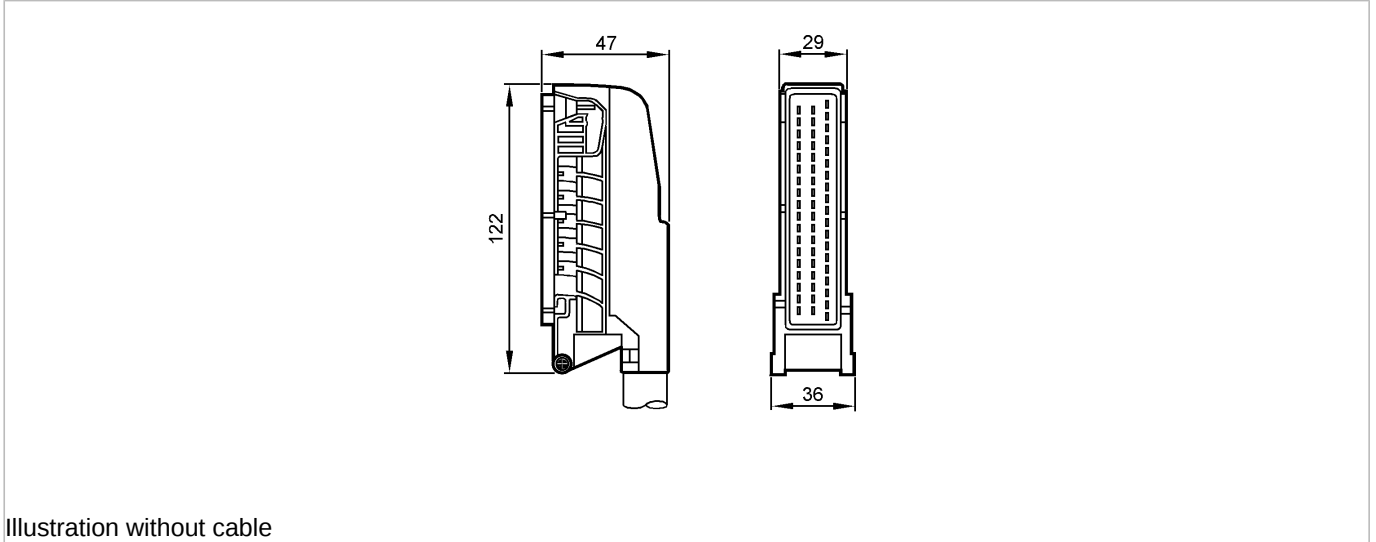

R360/CABLE/1.2M

Control systems for mobile vehicles

Illustration without cable

Product characteristics

Datasheet in PDF format: [EC2086.pdf](#)

Cable with connector

AMP 55-pole

wired

Cable length 1.2 m

Core cross-section 1 mm²

Mechanical data

Weight	[kg]	0.984
--------	------	-------

Remarks

Pack quantity	[piece]	1
---------------	---------	---