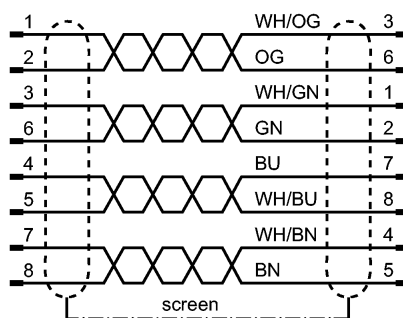

Mechanical data

Design

straight / straight

Housing materials

PUR

Weight

[kg]

0.072

Electrical connection

Connection

PVC cable / 2 m; Ø 6 mm

Sheath color

grey

Wiring

1 3 5 7
2 4 6 8

Remarks