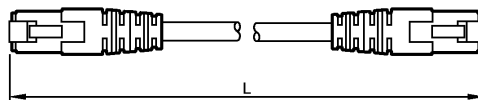

R360/PDM360/CROSS-CABLE

Control systems for mobile vehicles

Product characteristics

Patchcords

RJ45 plug / RJ45 plug

Ethernet

Cross-over patch cable

Electrical data

Electrical design

Patch cable

Environment

Ambient temperature

[°C]

-25...80

Protection

IP 68

Mechanical data

Design

straight / straight

Housing materials

PUR

Weight

[kg]

0.072

Electrical connection

Connection

PVC cable / 2 m; Ø 6 mm

Sheath color

grey