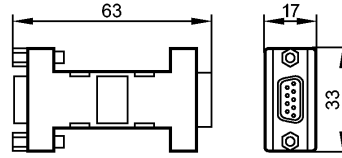

R360/PROGRAMMING ADAPTER

Control systems for mobile vehicles

figure shows RS-232 programming adapter
Product characteristics

Datasheet in PDF format: EC2076.pdf

RS-232 Programming adapter
with gender changer for pin-socket conversion

Mechanical data

Weight	[kg]	0.033
--------	------	-------

Remarks

Pack quantity	[piece]	1
---------------	---------	---