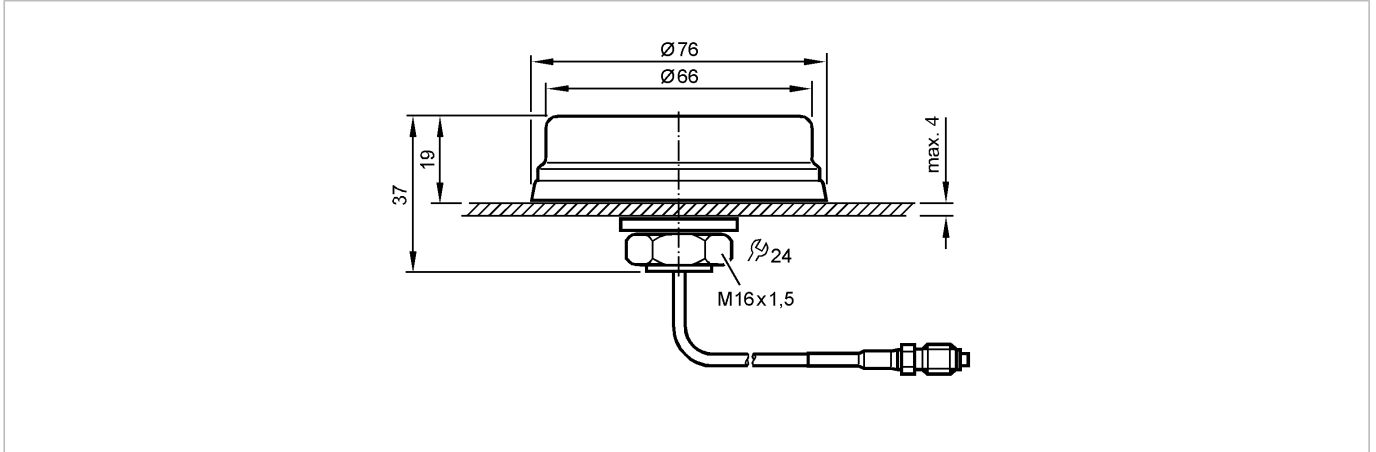

no longer available - archive entry

ecomat100[®]

EC2065

R360/CANcom/ANTENNA/GPS

Control systems for mobile vehicles

Product characteristics

Datasheet in PDF format: EC2065.pdf

CANremote GPS planar aerial
with integrated amplifier

Cable length 3 m

FME antenna connector

flat design for mounting on all plain surfaces

Mechanical data

Weight [kg] 0.134

Remarks

Pack quantity [piece] 1

ifm efector, inc. • 1100 Atwater Drive • Malvern • PA 19355 — We reserve the right to make technical alterations without prior notice. — US — EC2065 — 11.09.2009