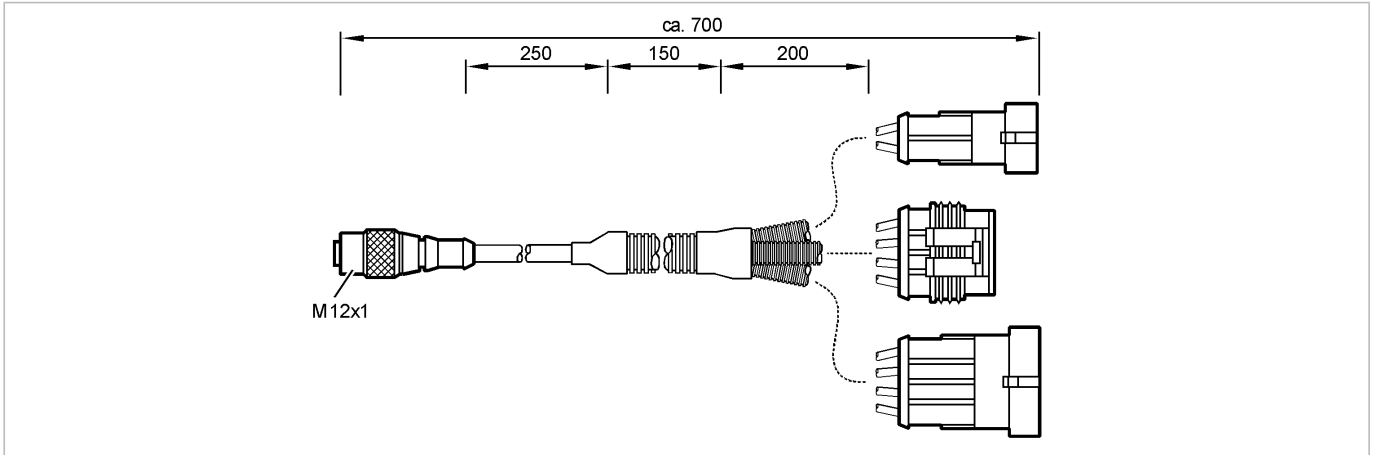

R360/ADAPTER/M12/-SUPERSEAL

Control systems for mobile vehicles

Product characteristics

Datasheet in PDF format: [EC2062.pdf](#)

Adapter cable for CAN devices with M12 connector (5 pole)

e.g. CANmem, CANremote or inclination sensors

Mechanical data

Weight [kg] 0.105

Remarks

Pack quantity [piece] 1