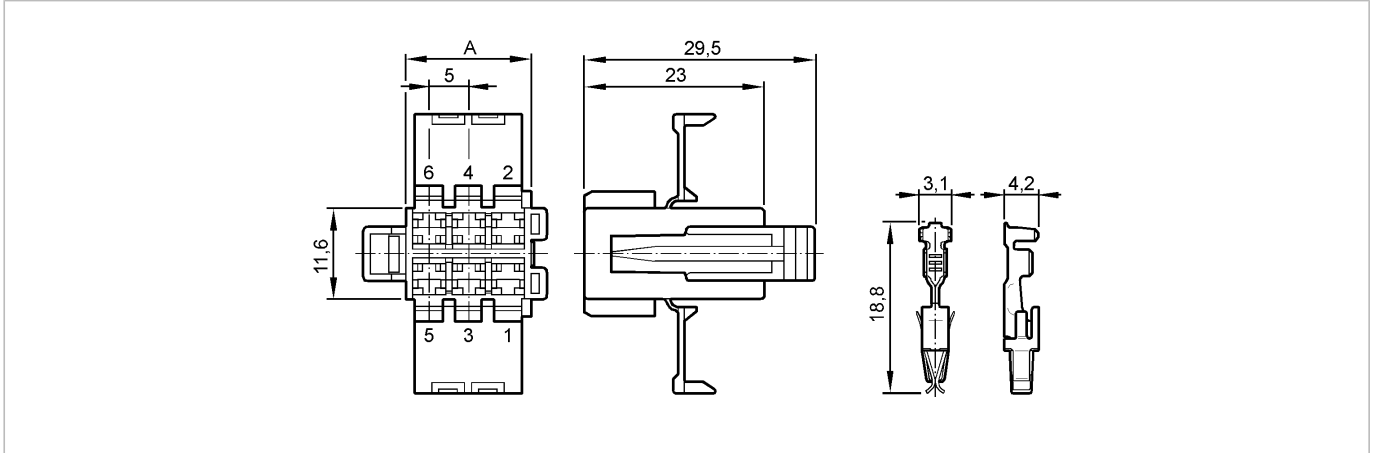

R360//O-MODUL/PLUG-SET

Control systems for mobile vehicles

Product characteristics

Datasheet in PDF format: [EC2053.pdf](#)

Plug set for CabinetModule CR2012 / CR2014

wireable

consisting of:

AMP Crimp housing

1 x 6 pins, 2 x 18 pins

incl. Crimp contacts (Junior Power Timer)

Mechanical data

Weight	[kg]	0.04
--------	------	------

Remarks

Pack quantity	[piece]	1
---------------	---------	---