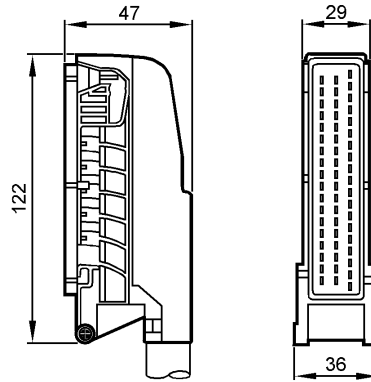

R360/CABLE/2.5M

Control systems for mobile vehicles

Illustration without cable

Product characteristics

Datasheet in PDF format: [EC2046.pdf](#)

Cable with connector

AMP 55-pole

wired

Cable length 2.5 m

Core cross-section 1 mm²

Mechanical data

Weight	[kg]	1.837
--------	------	-------

Remarks

Pack quantity	[piece]	1
---------------	---------	---