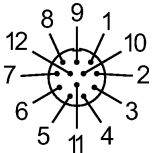

Weight [kg]

0.046

Electrical connection

Connection

wireable; ...1 mm²; Ø 4.5 mm; soldering

Wiring

Remarks

Pack quantity