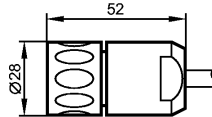

SSTGK120MKRFKSG

Connection technology

Product characteristics

Wireable plug

For incremental encoders with

M23 connector

wireable

Electrical data

IP 67

Mechanical data

Design

straight

Material body

brass plastic coated; PA 6.6 black

Material nut

brass; plastic coated; PA 6.6; black

Weight [kg]

0.046

Electrical connection

Connection

wireable; ...1 mm²; Ø 4.5 mm; soldering

Wiring

Remarks

Pack quantity