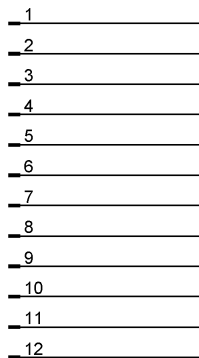

IP 67

Mechanical data

Design

straight

Material body

brass plastic coated; PA 6.6 black

Material nut

brass; plastic coated; PA 6.6; black

Weight [kg]

0.046

Electrical connection

Connection

wireable; ...1 mm²; Ø 4.5 mm; soldering

Wiring

Remarks

Pack quantity