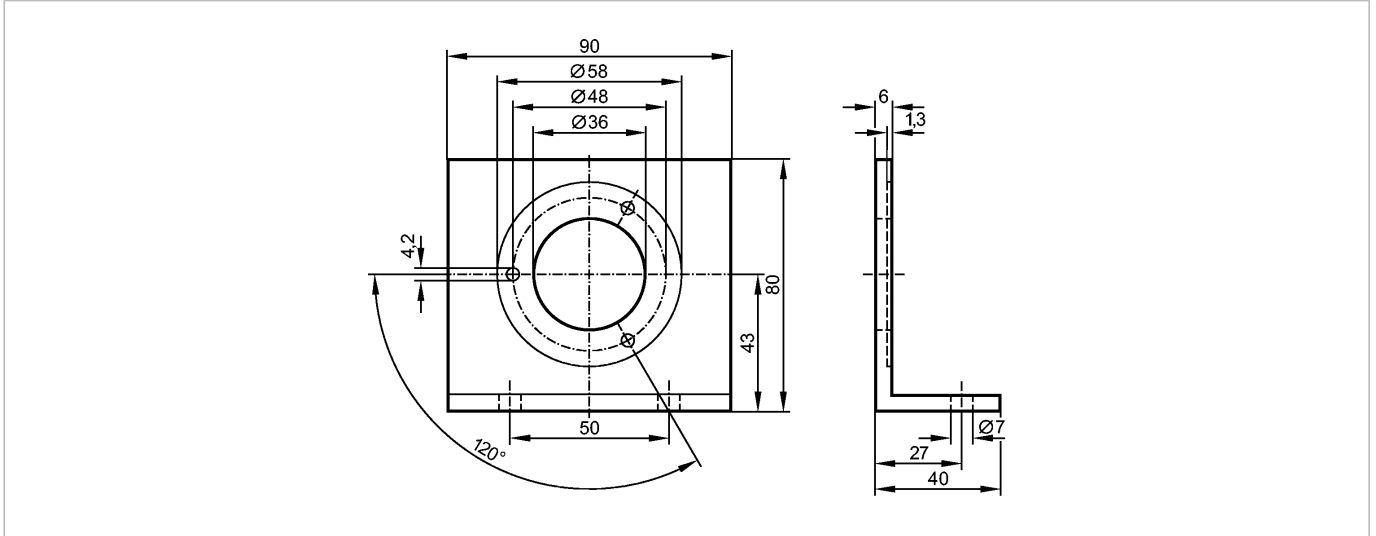

ANGLE BRACKET RV,RMV

Accessories

Product characteristics

Angle bracket

Mechanical data

Design

for encoders for types RMV, RV

Housing materials

aluminum black anodized

Weight

[kg]

0.145

Remarks

Pack quantity

[piece]

1