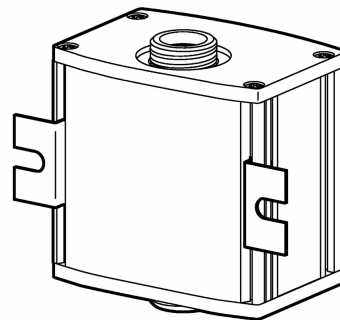

MOUNTING SET SR1000

Accessories

Product characteristics

Mounting set

2 angle brackets

for flow meter SU

Mechanical data

Housing materials

stainless steel (303S22)

Weight

[kg]

0.016

Installation

Remarks

Pack quantity

[piece]